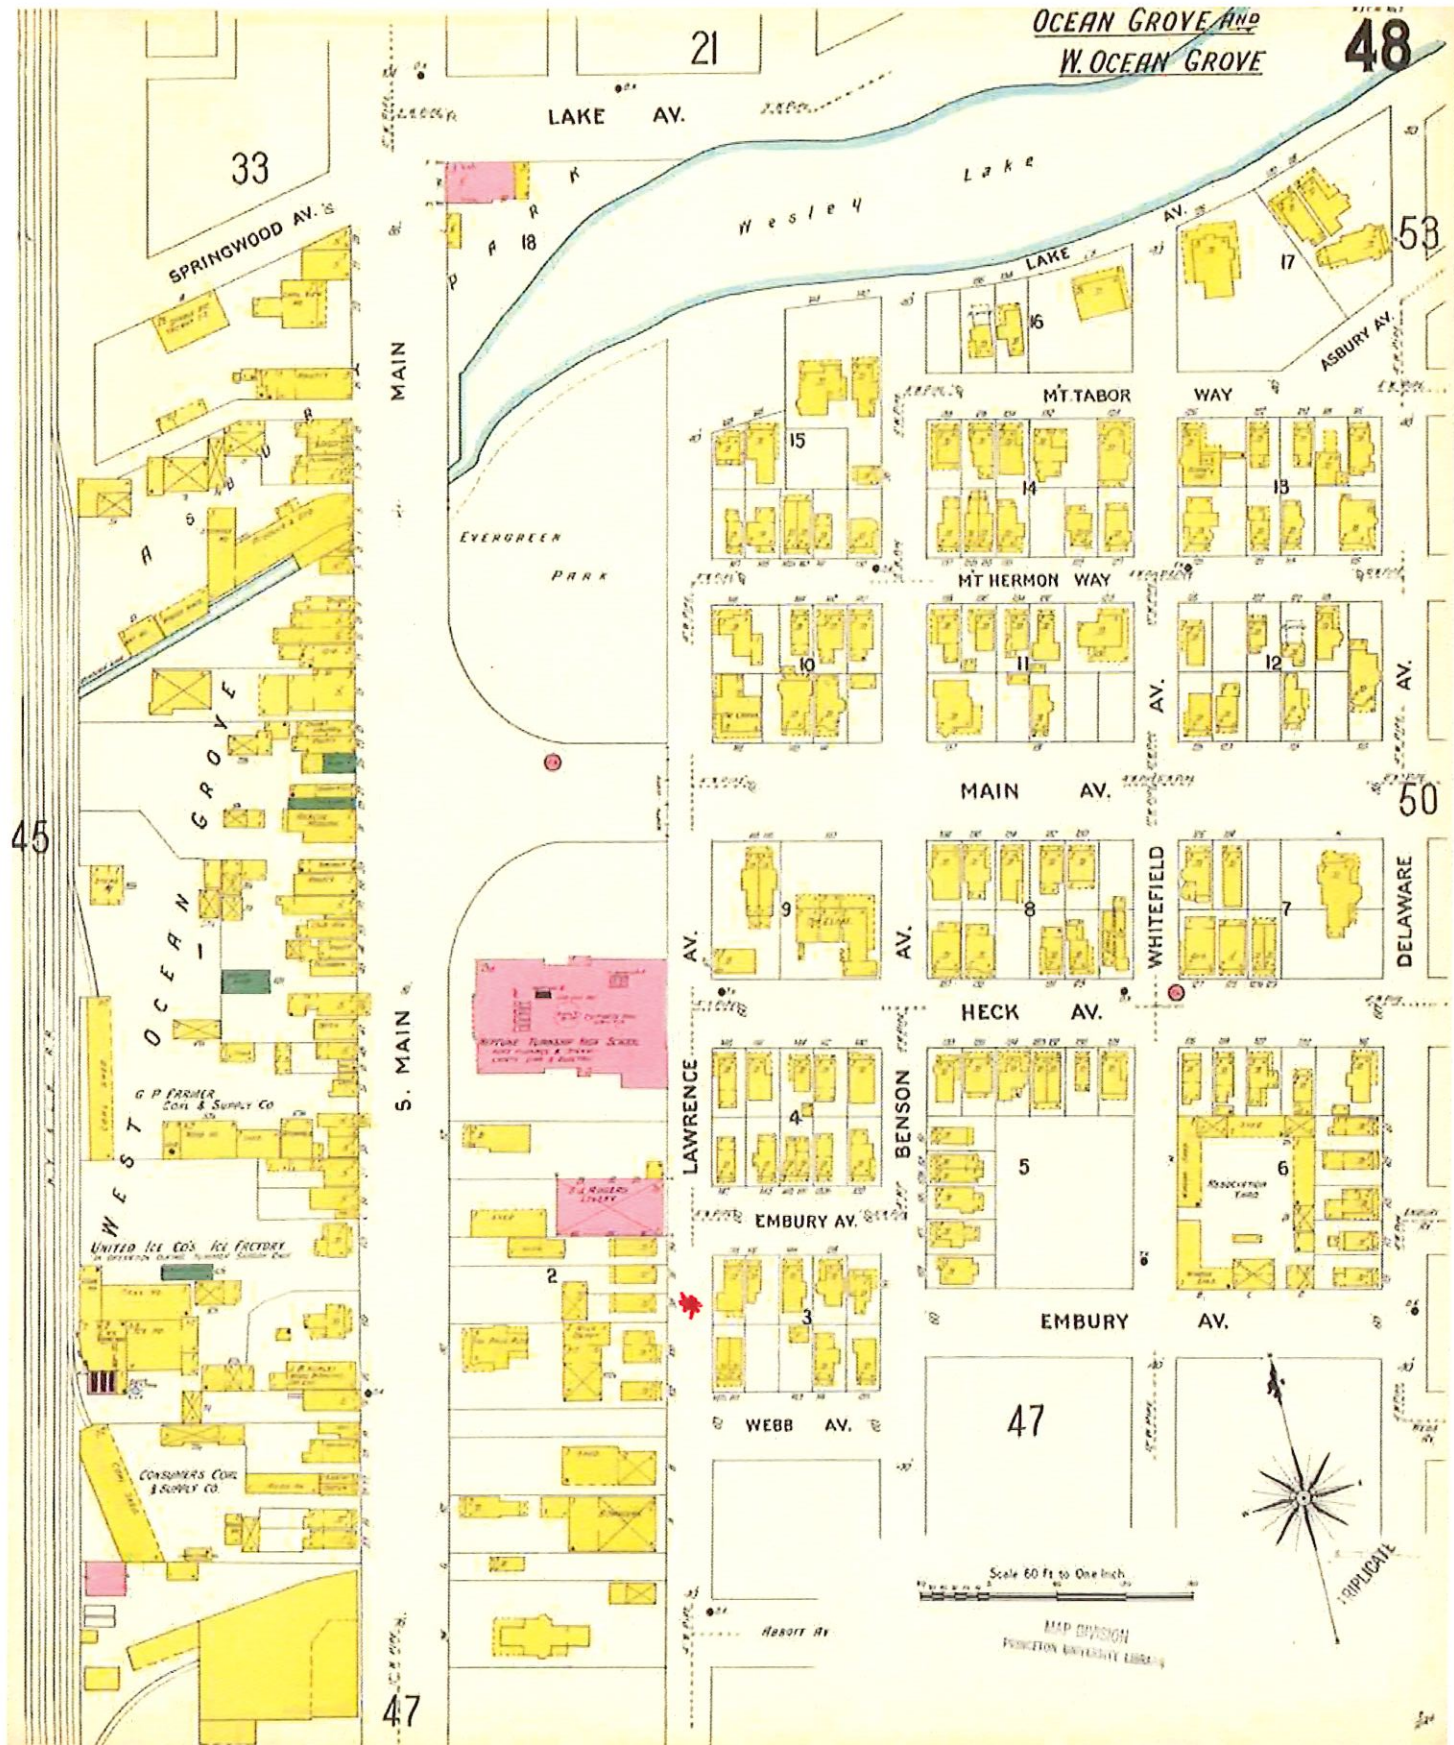

1890 Sanborn Map

1905 Sanborn Map

1930 Colored Sanborn Map

202

242

242
(-474B)

OCEAN GROVE
NEPTUNE TOWNSHIP

BOULEVARD

STOCKTON AV.

11TH AV. (12TH A)

Ocean Grove, Neptune Township
Boro of Bradley Beach

242

See New Jersey Coast Volume Five