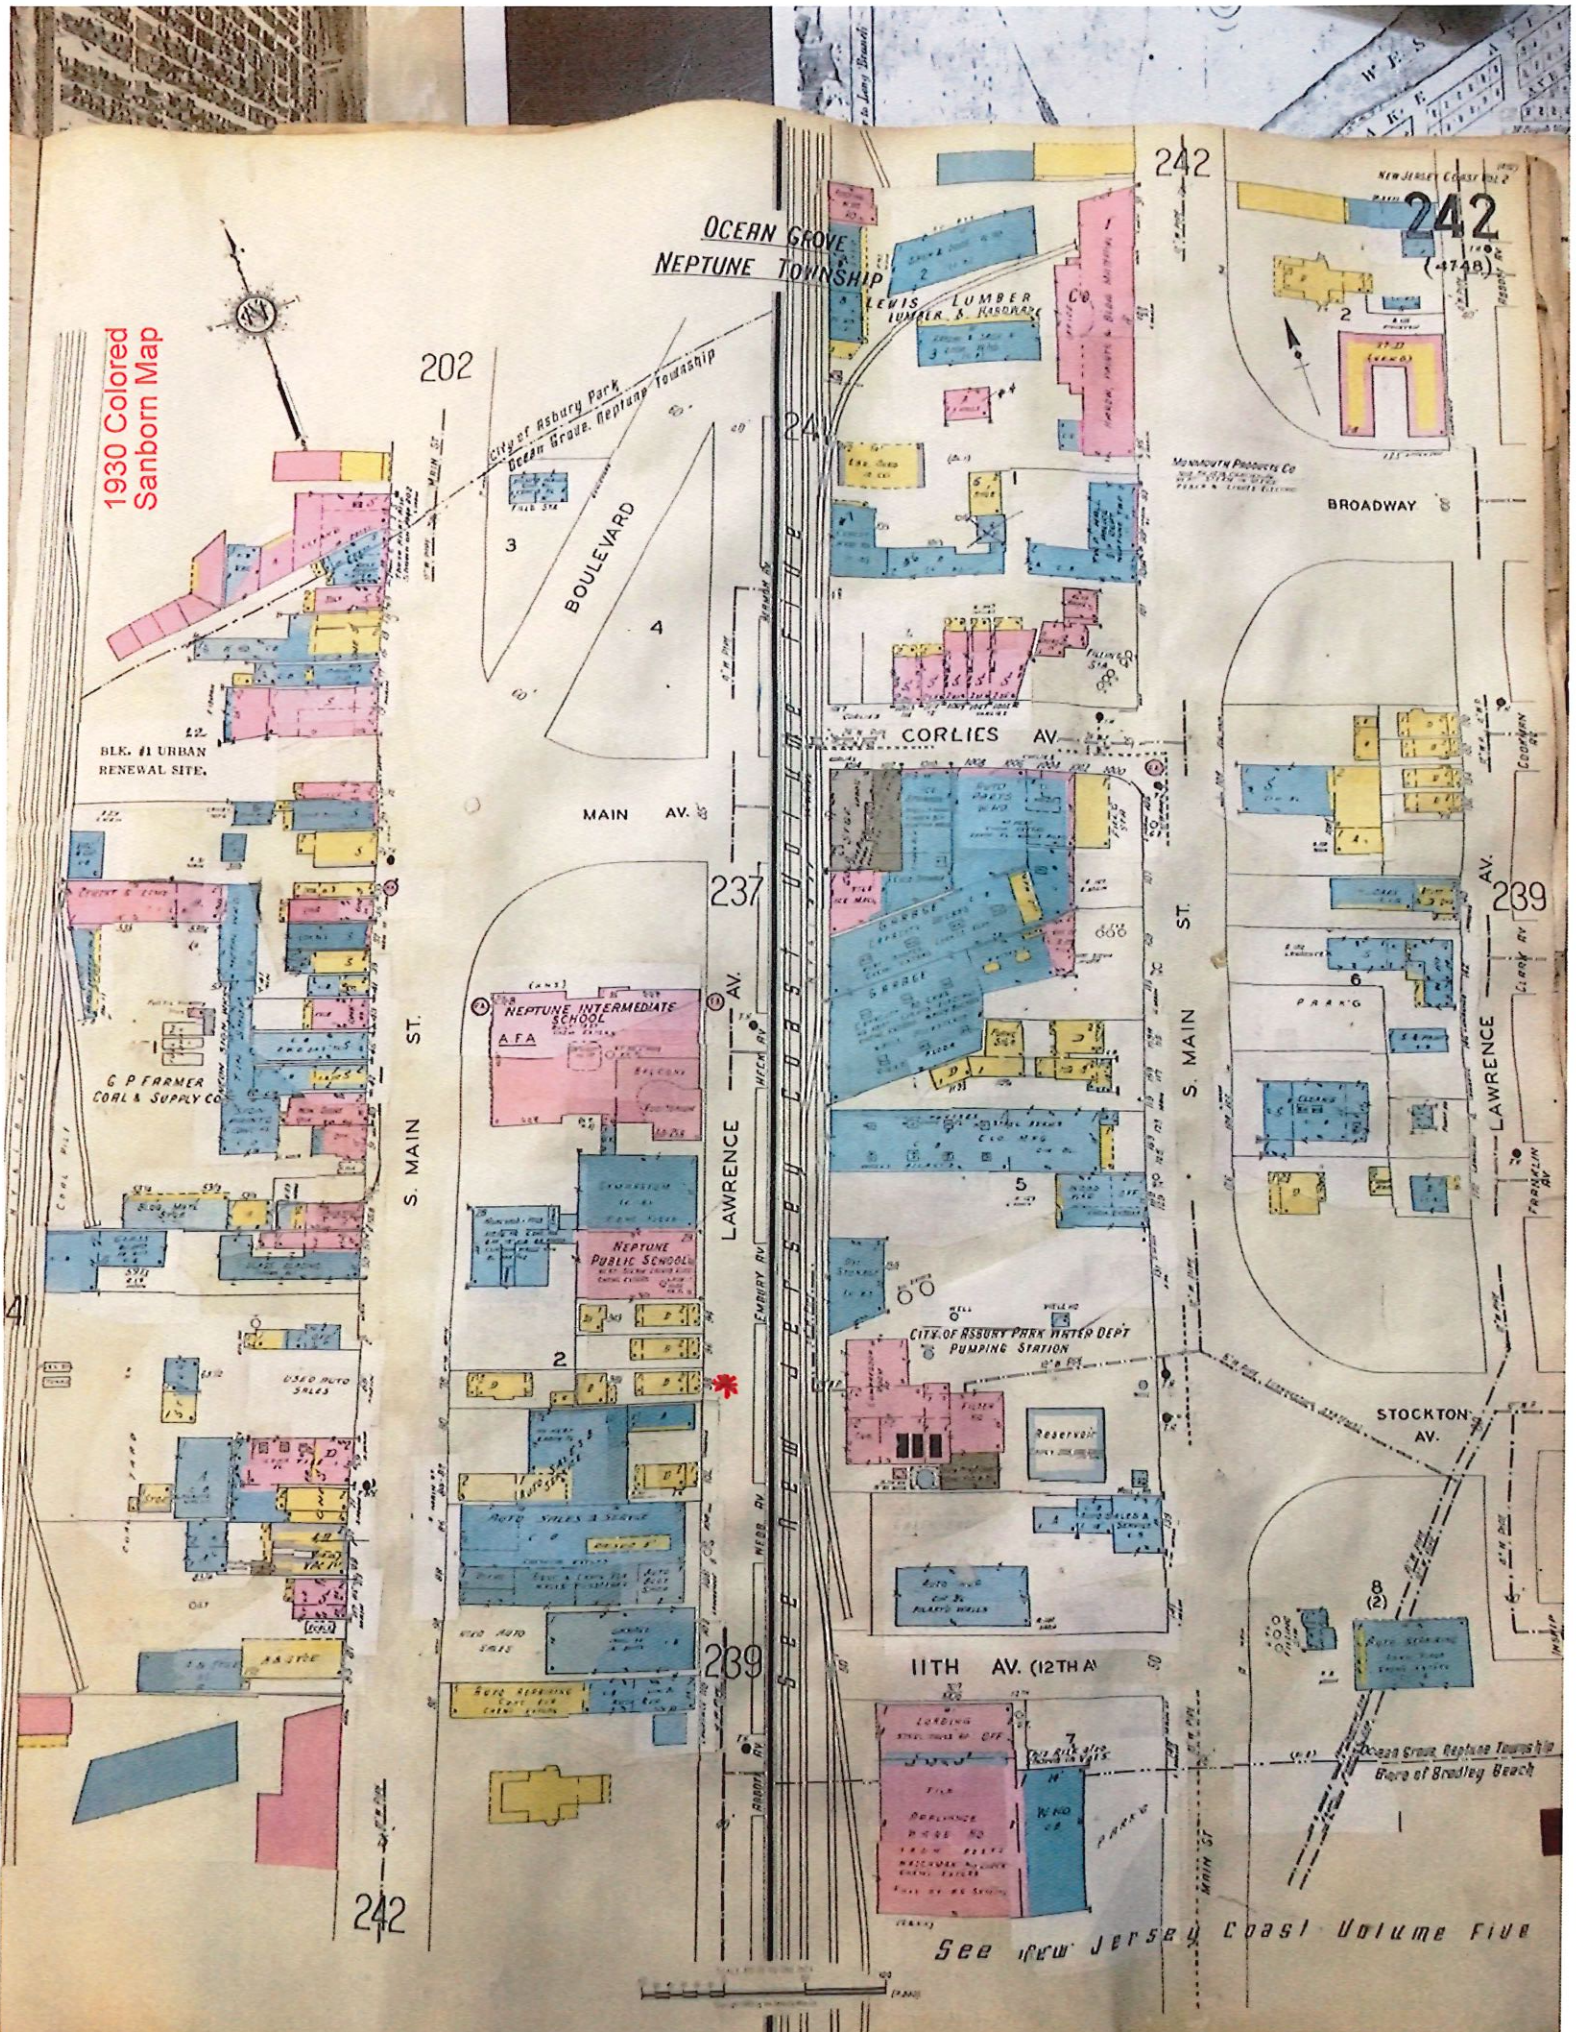

1930 Colored Sanborn Map

202

242

242
(-474B)

OCEAN GROVE
NEPTUNE TOWNSHIP

BOULEVARD

MAIN AV.

CORLIES AV.

BROADWAY

BLK. #1 URBAN
RENEWAL SITE.

G.P. FARMER
COAL & SUPPLY CO.

NEPTUNE INTERMEDIATE
SCHOOL

NEPTUNE PUBLIC SCHOOL

CITY OF ASBURY PARK WATER DEPT
PUMPING STATION

STOCKTON AV.

11TH AV. (12TH A)

242

See New Jersey Coast Volume Five