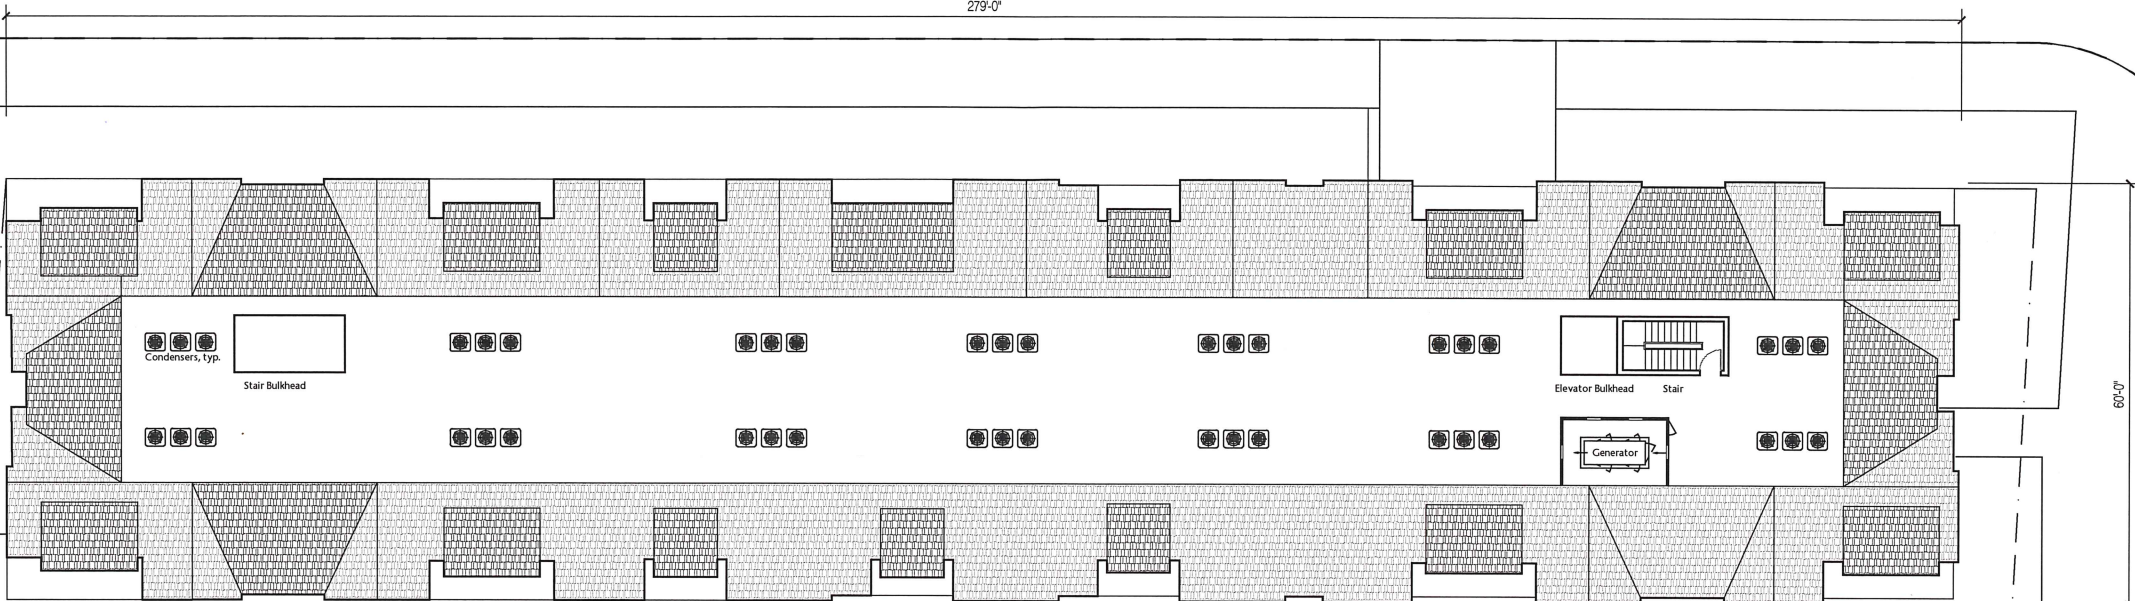

NEW JERSEY STATE HIGHWAY RT 35

MONROE AVENUE

WEST BANGS AVENUE

321 Newark Street Hoboken, NJ 07030
t: 201-653-2577 f: 201-652-2577
www.nastasiarchitects.com
NJ license: A111550
NY license: 021574