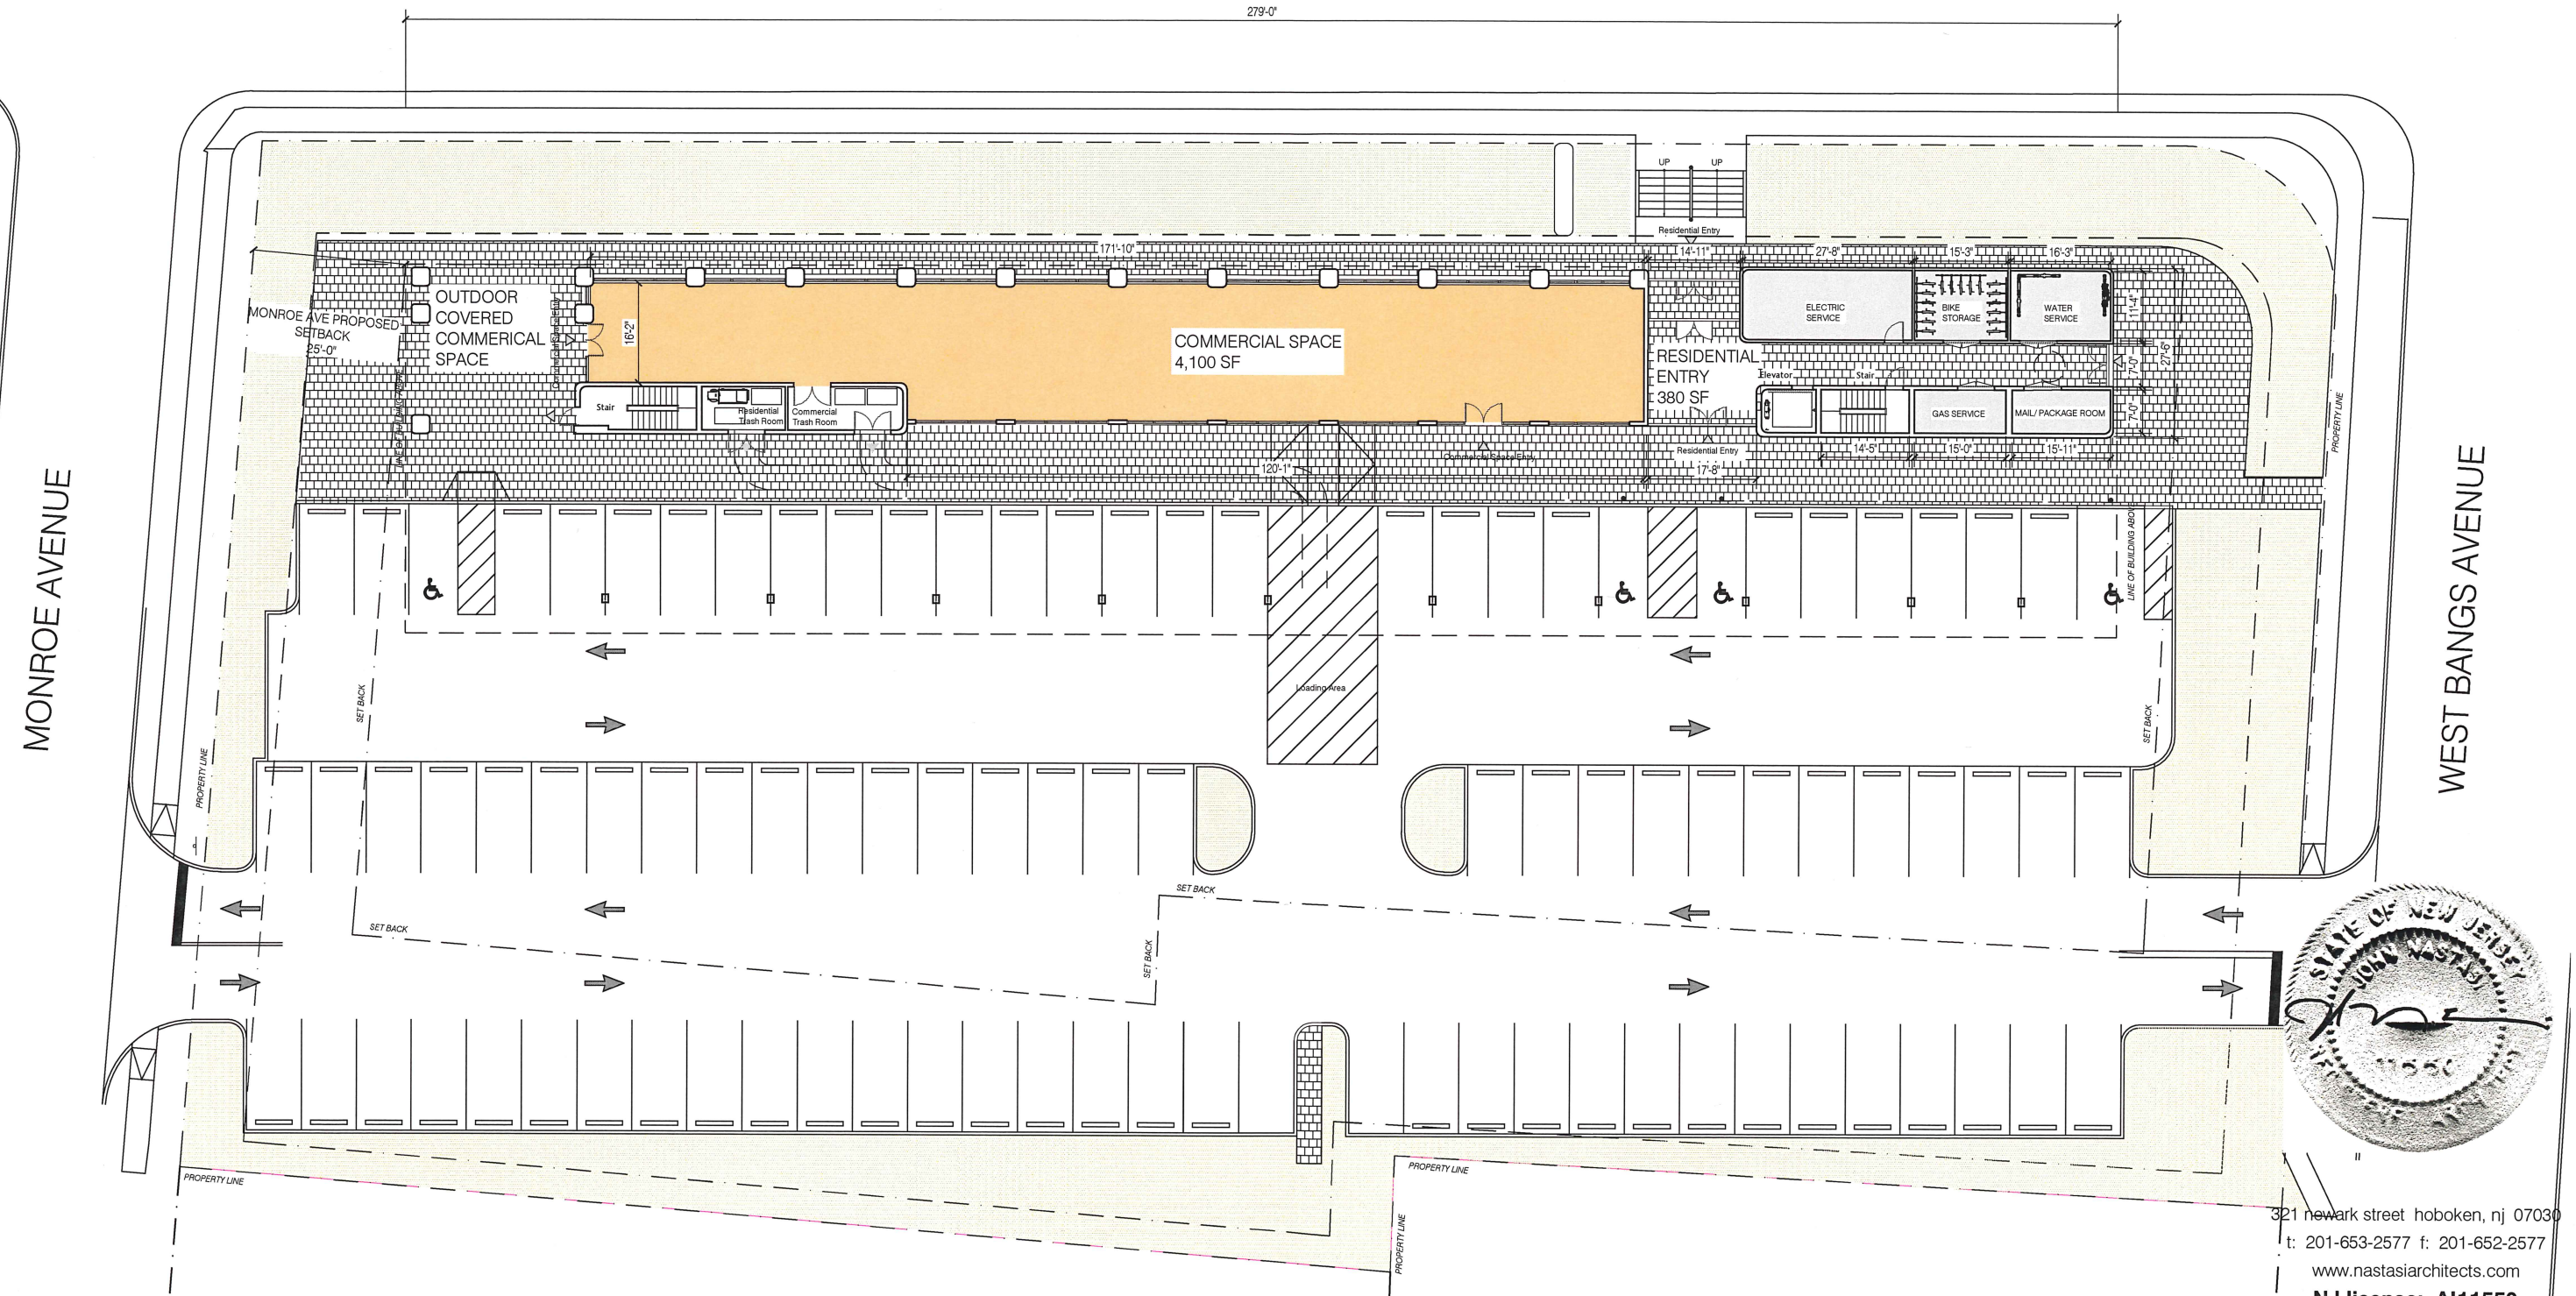

NEW JERSEY STATE HIGHWAY RT 35

279'-0"

321 Newark Street Hoboken, NJ 07030
t: 201-653-2577 f: 201-652-2577
www.nastasiarchitects.com
NJ license: A111550
NY license: 021574