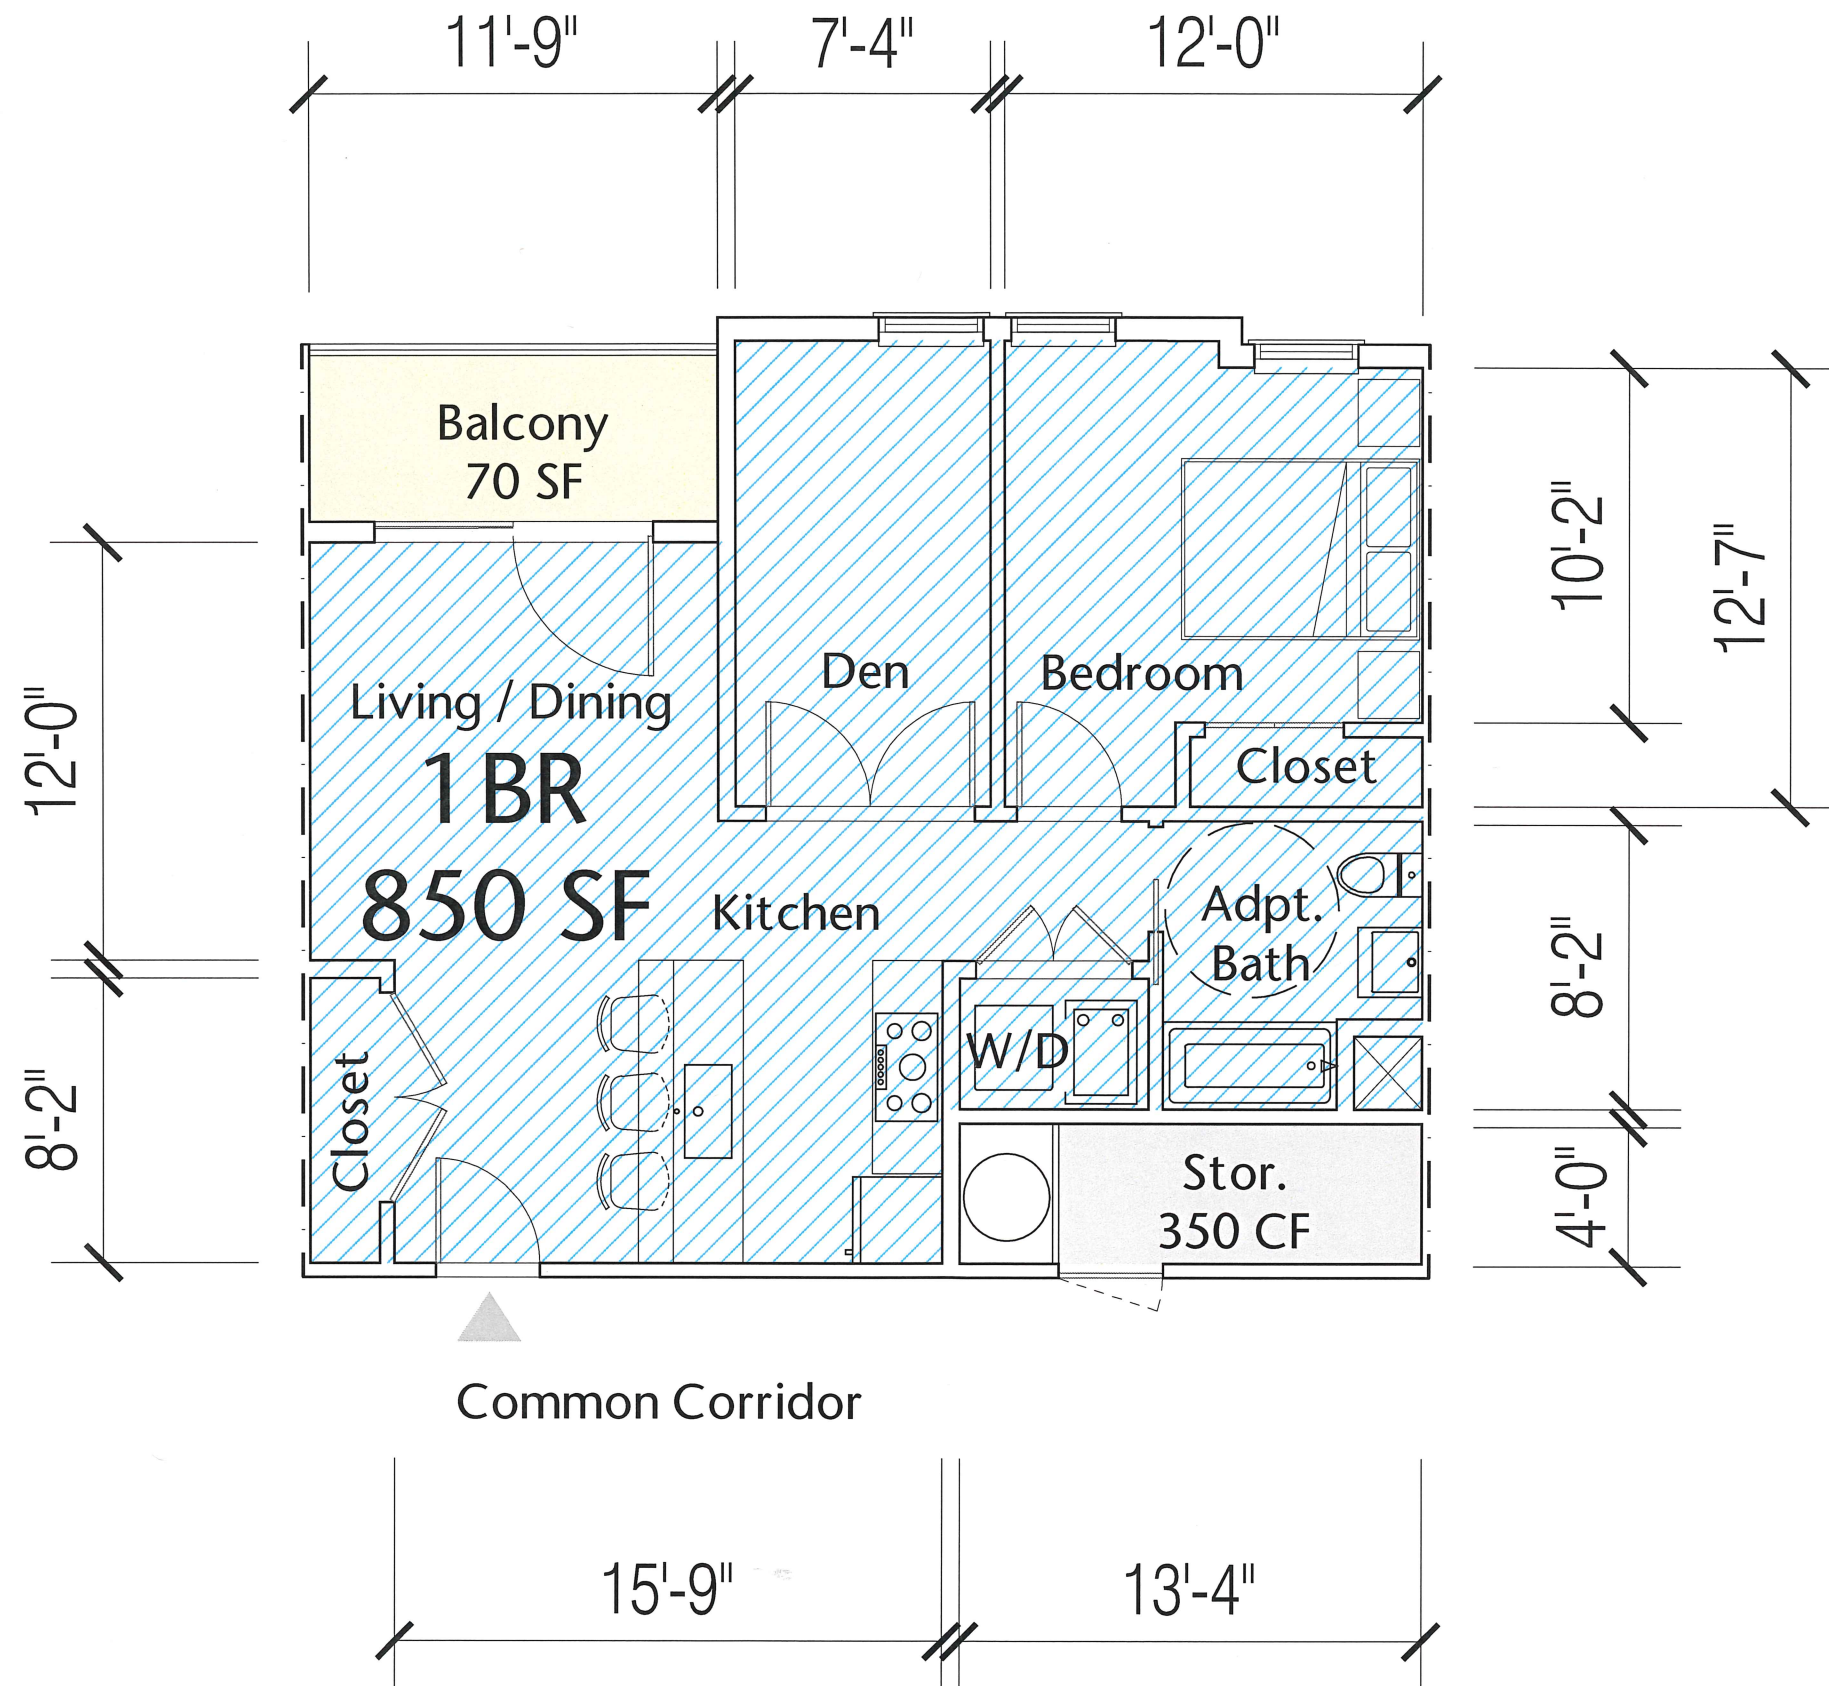

321 newark street hoboken, nj 07030
t: 201-653-2577 f: 201-652-2577
www.nastasiarchitects.com
NJ license: AI11550
NY license: 021574