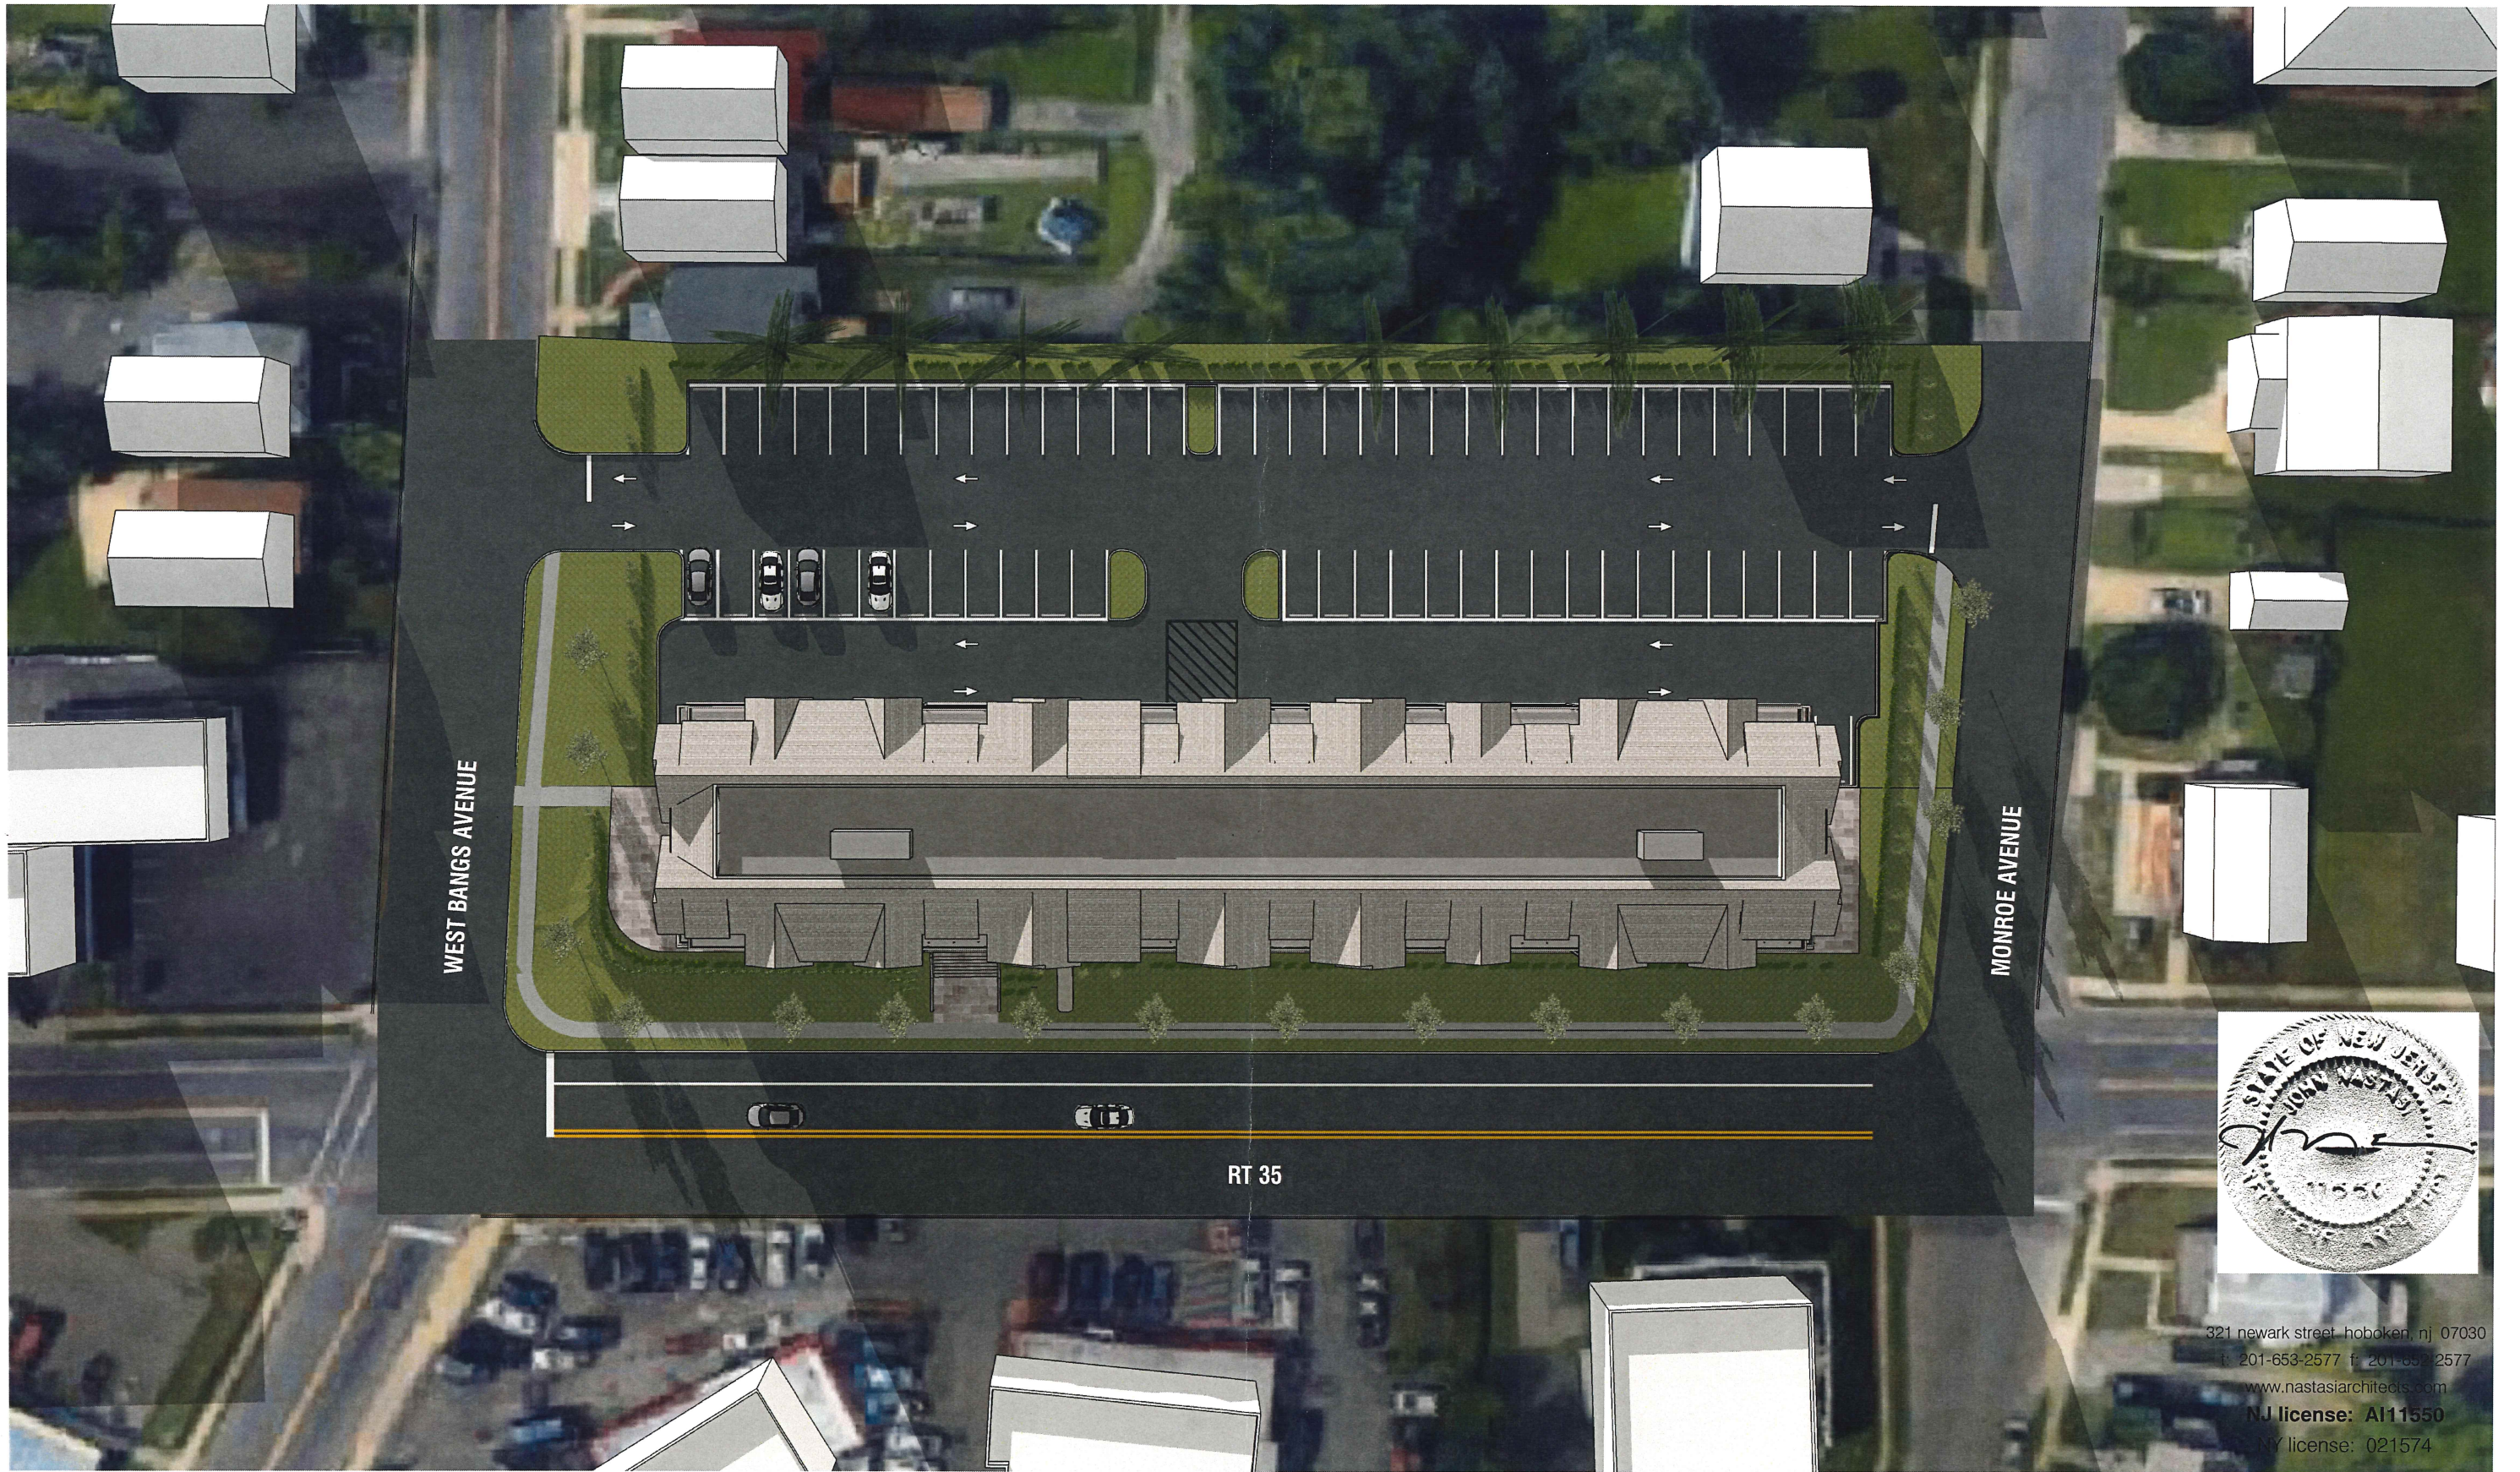

321 newark street hoboken, nj 07030
t: 201-653-2577 f: 201-653-2577
www.nastasiarchitects.com
NJ license: A111550
NY license: 021574