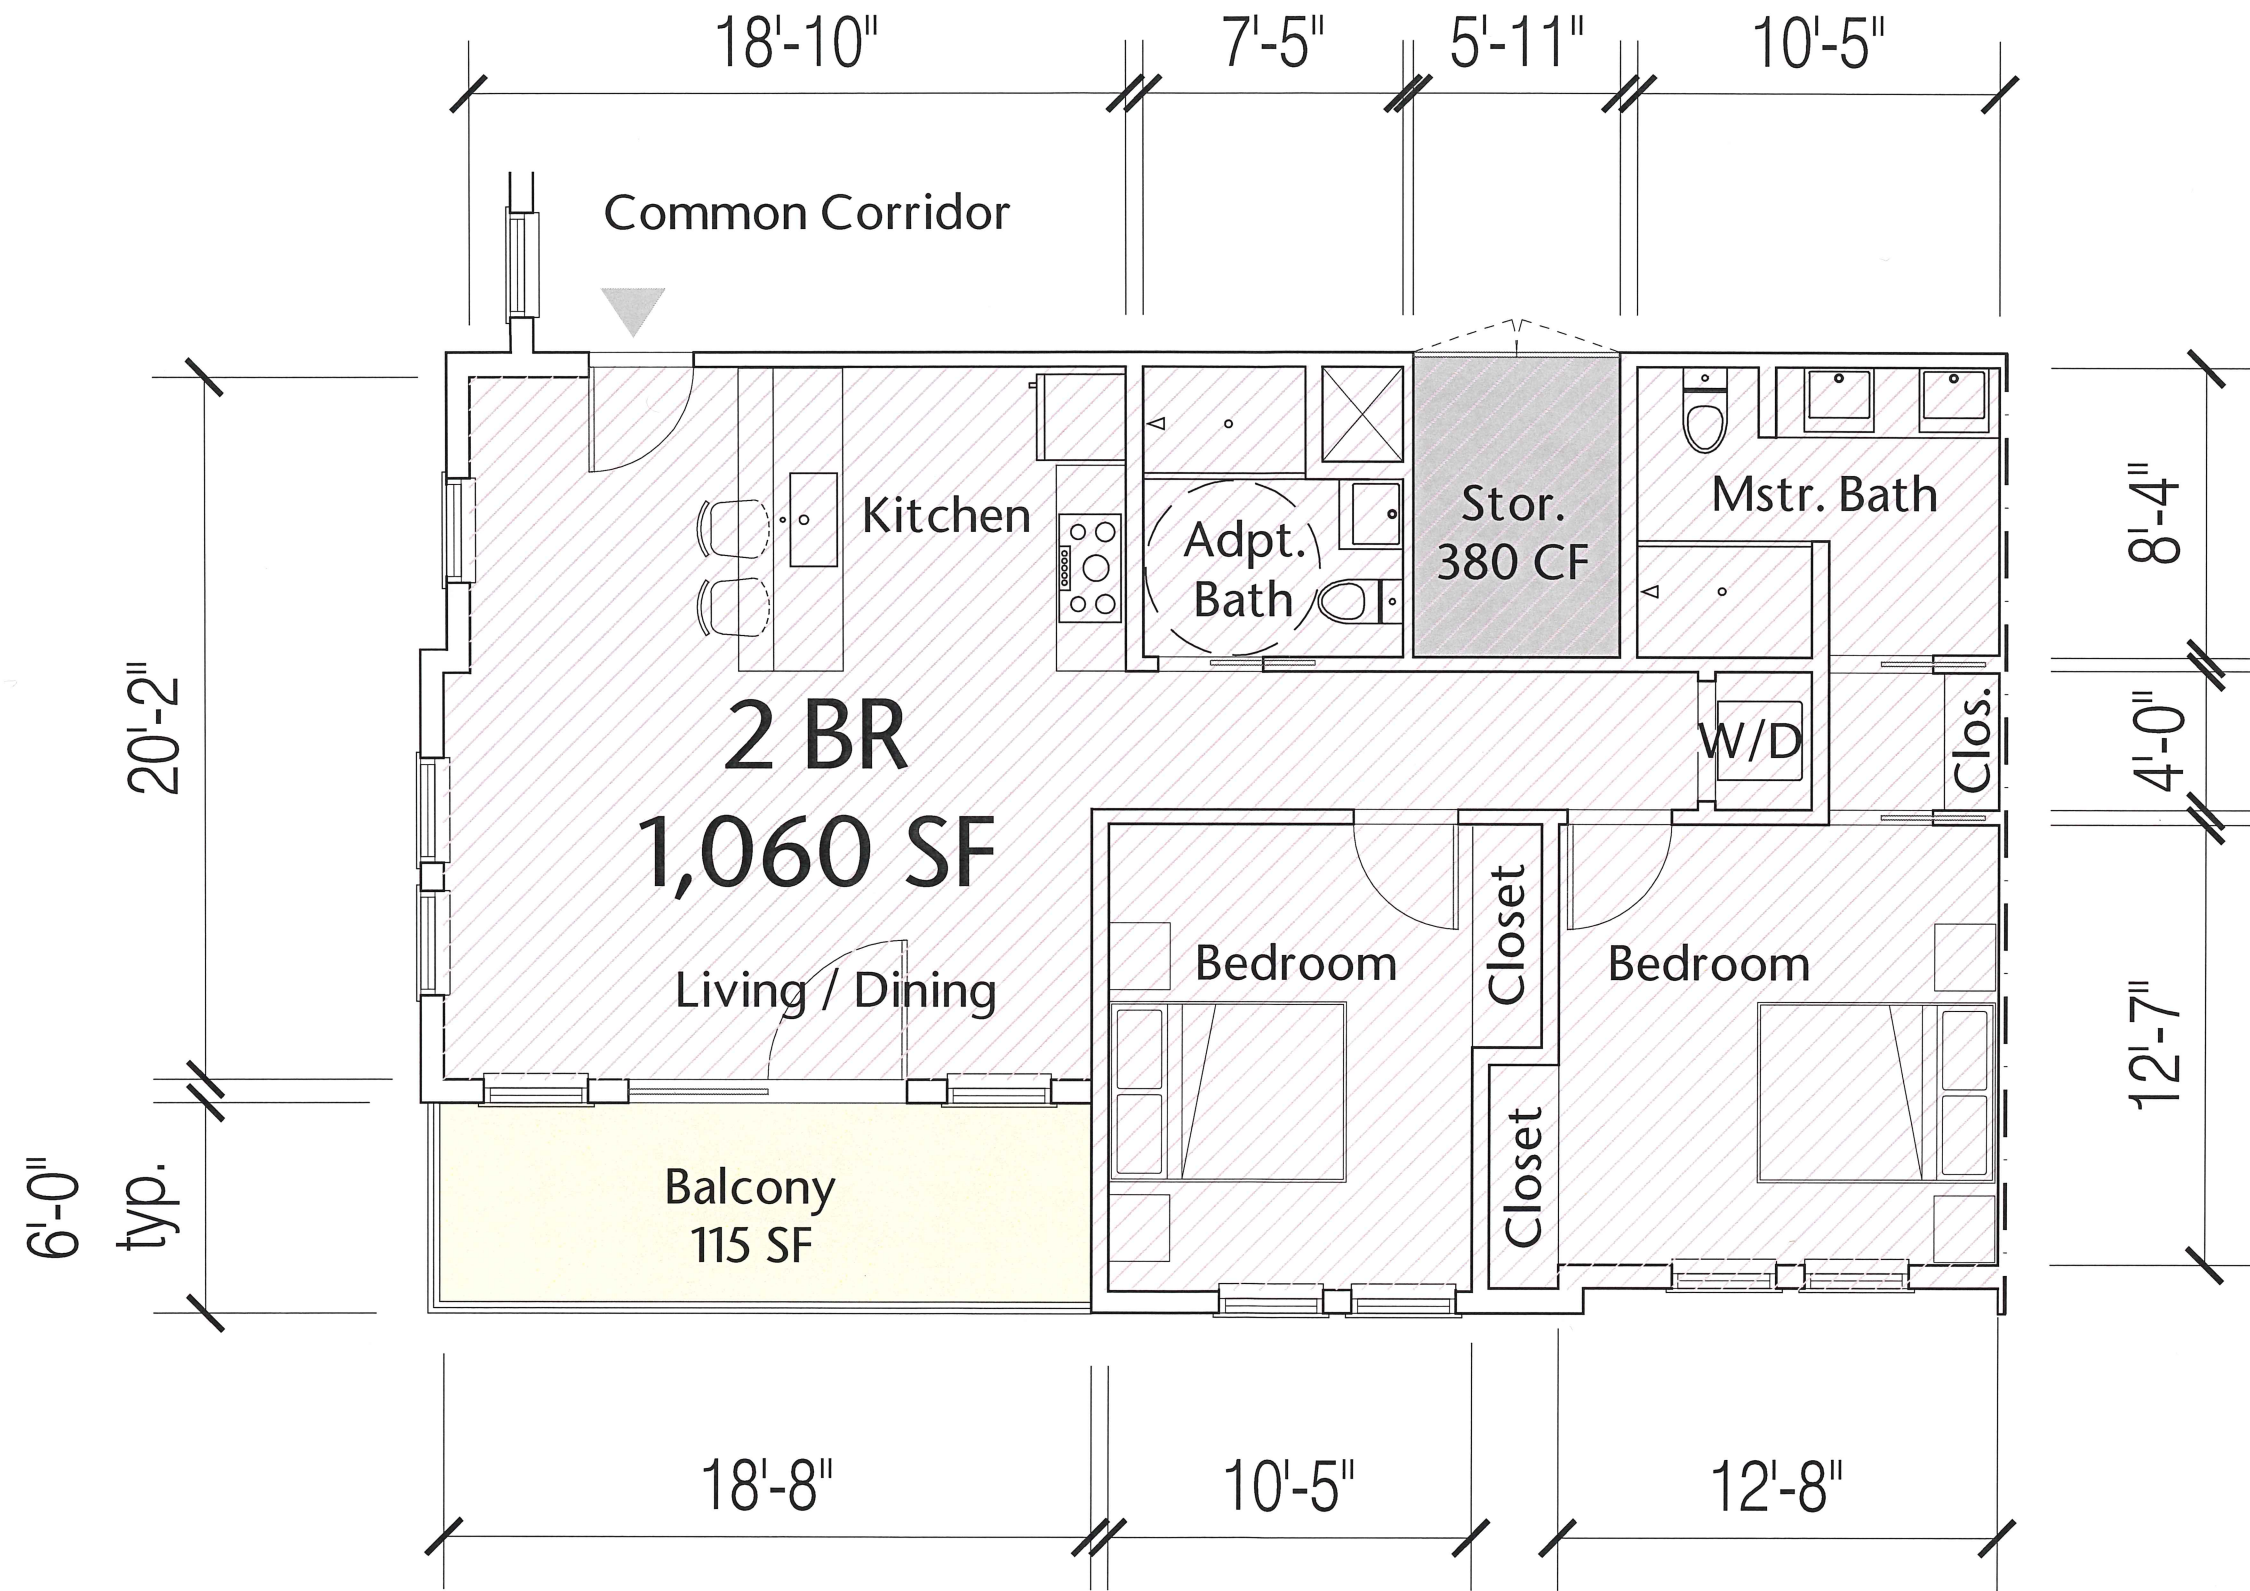

321 newark street hoboken, nj 07030
t: 201-653-2577 f: 201-652-2577
www.nastasiarchitects.com
NJ license: AI11550
NY license: 021574