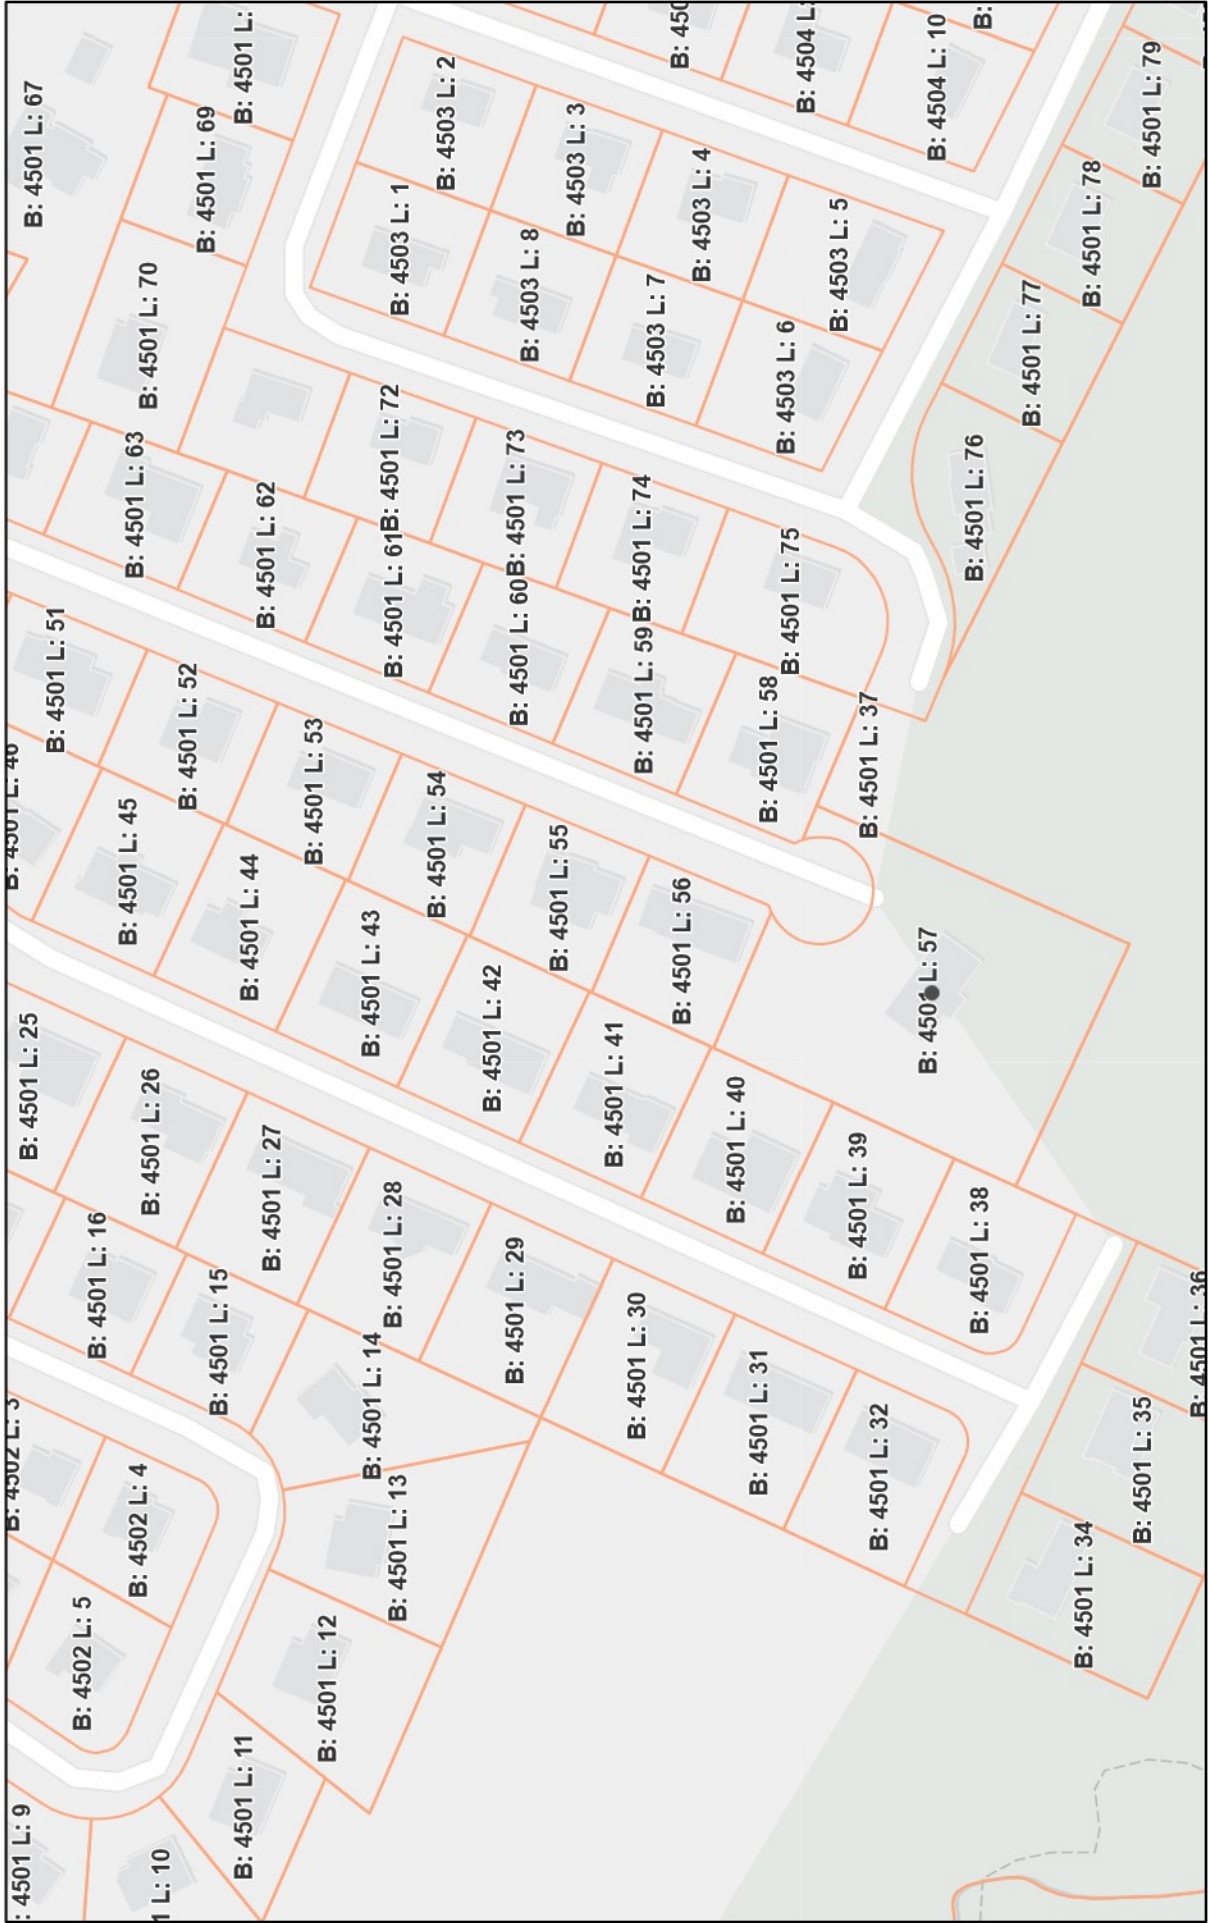

NJ-GeoWeb

7/13/2021, 10:24:38 AM

-  County Boundaries
-  Parcels Data (Block and Lot)

1:2,257