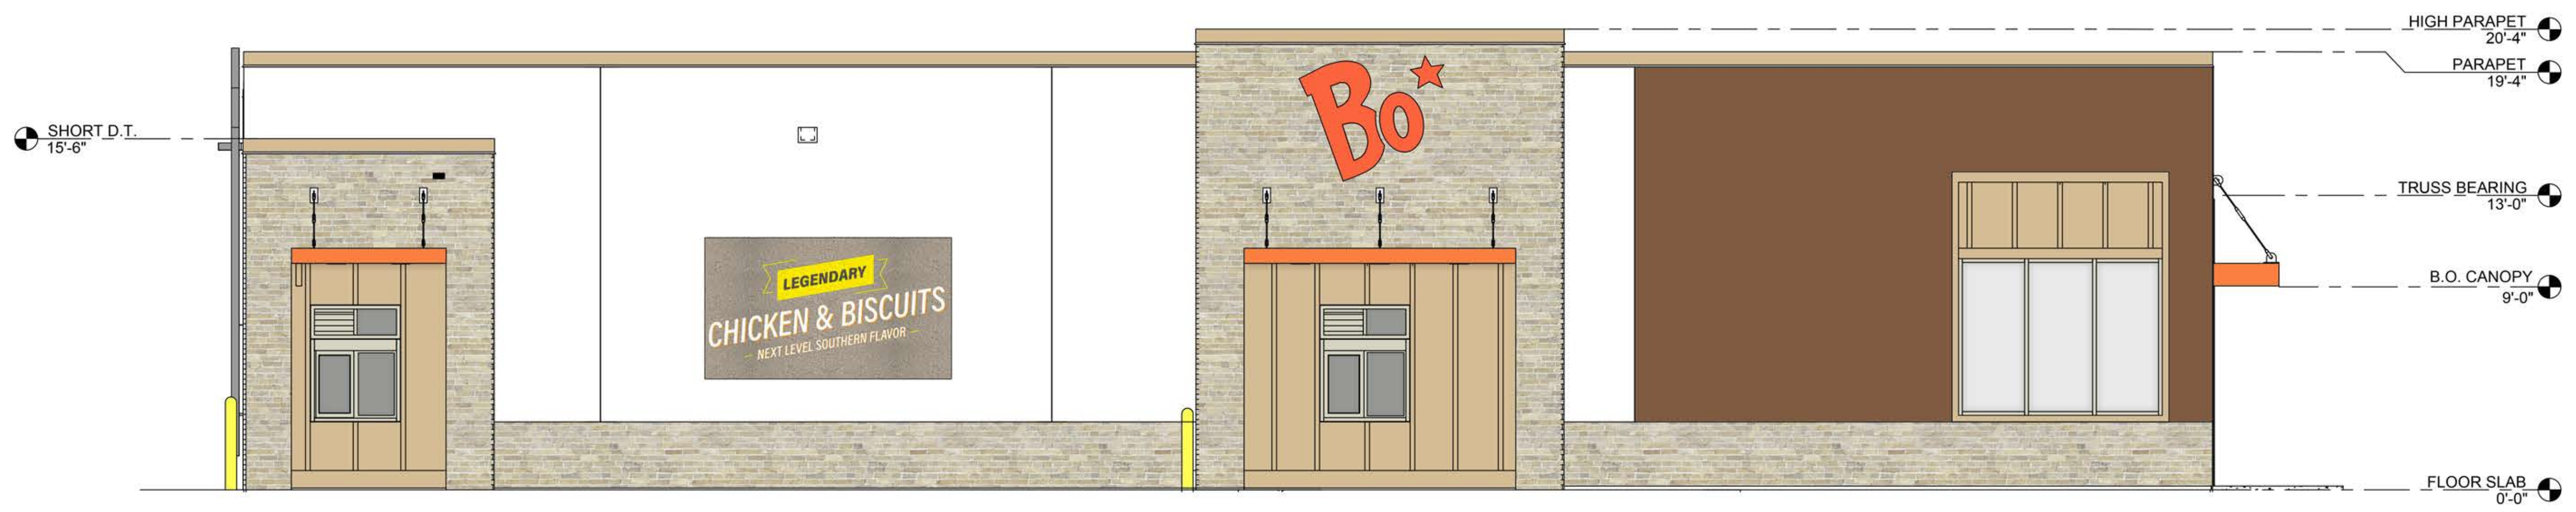

Issued: February 13, 2025

COLORED ELEVATIONS

M&M AT NEPTUNE  
**BOJANGLES**

Block 701, Lot 1  
Neptune Township  
Monmouth County, New Jersey

4 DRIVE-THRU ELEVATION  
1/4" = 1'-0"

3 REAR ELEVATION  
1/4" = 1'-0"

2 FRONT ELEVATION  
1/4" = 1'-0"

1 ENTRY ELEVATION  
1/4" = 1'-0"