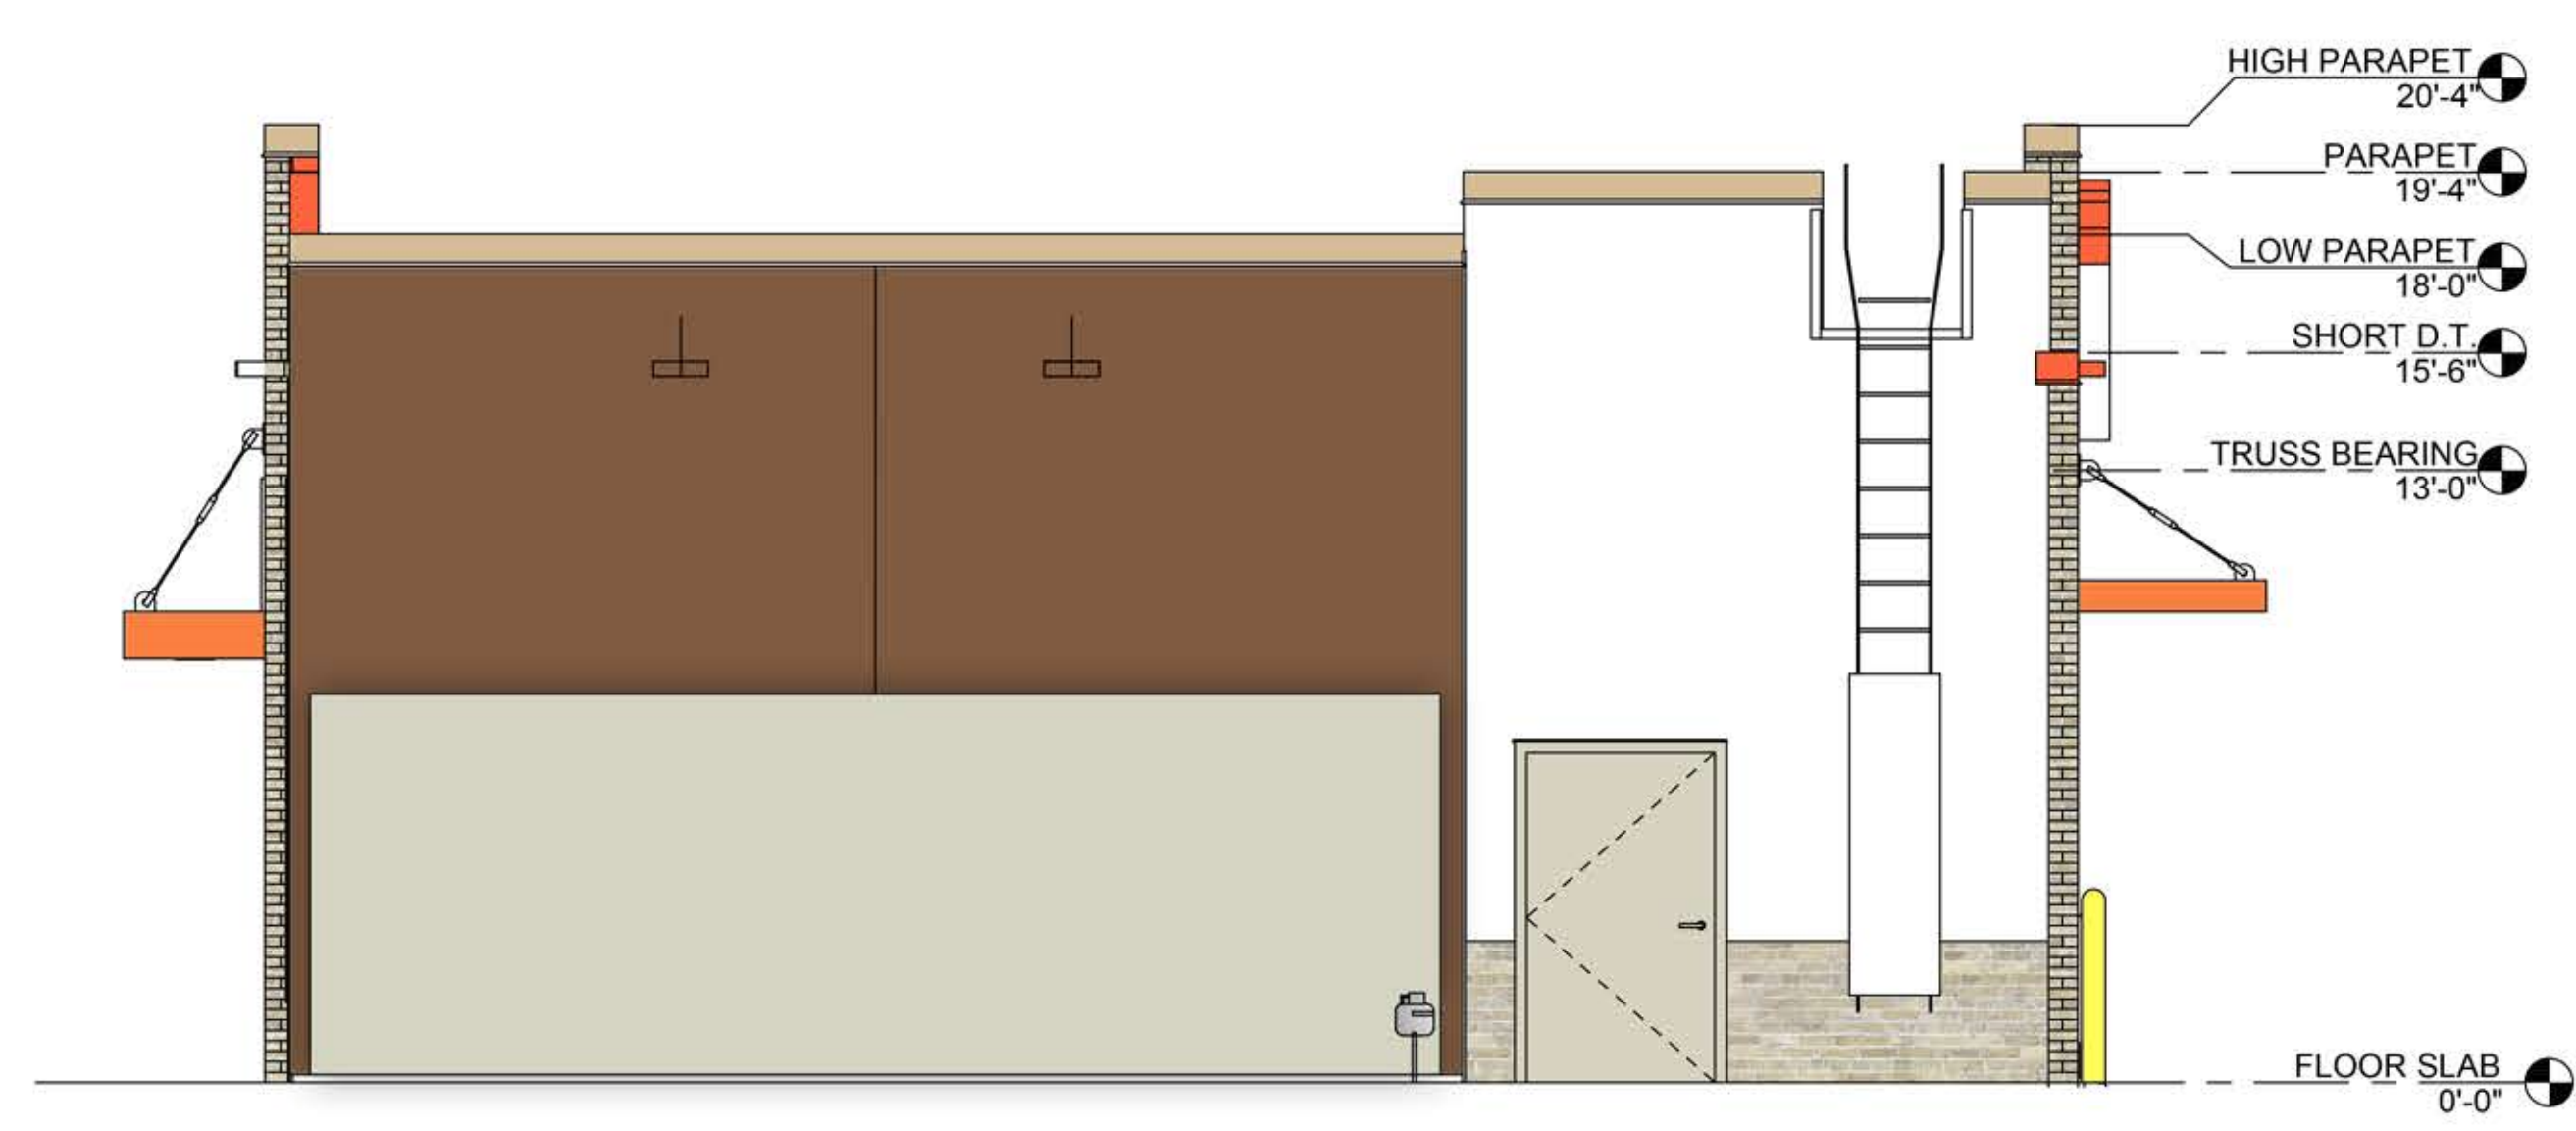

Issued: February 13, 2025

COLORED ELEVATIONS

M&M AT NEPTUNE  
**BOJANGLES**

Block 701, Lot 1  
Neptune Township  
Monmouth County, New Jersey

4 DRIVE-THRU ELEVATION  
1/4" = 1'-0"

3 REAR ELEVATION  
1/4" = 1'-0"

2 FRONT ELEVATION  
1/4" = 1'-0"

1 ENTRY ELEVATION  
1/4" = 1'-0"