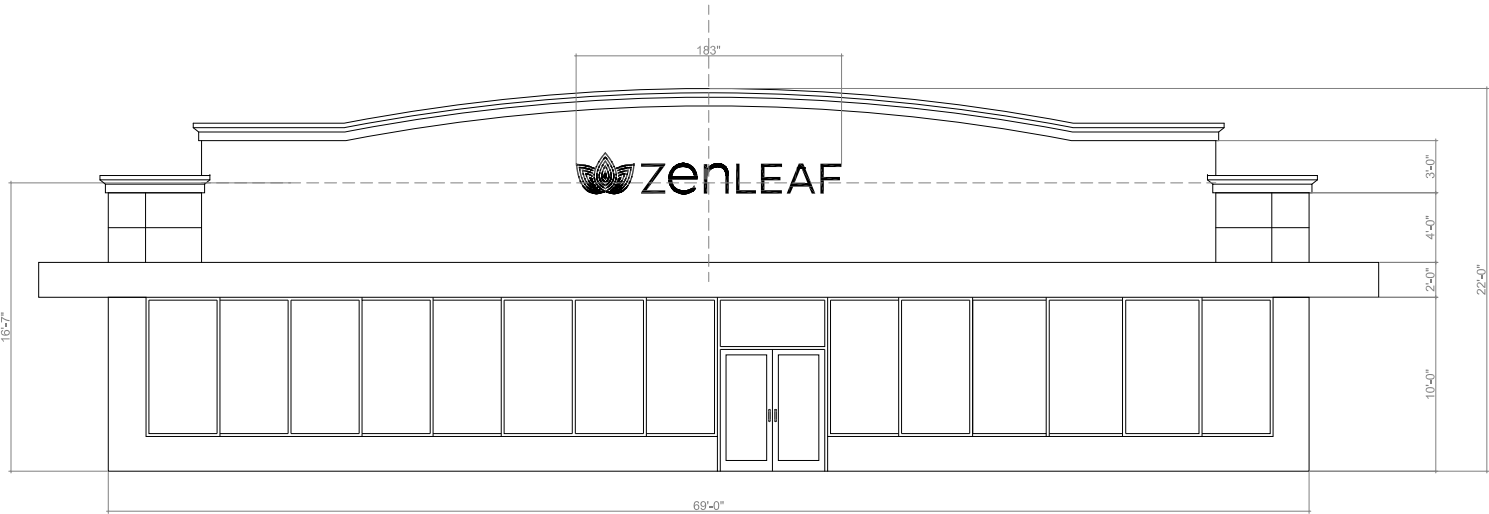

NORTH ELEVATION

WEST ELEVATION

ADDRESS:  
2100 RT 66,  
NEPTUNE CITY, NJ

DRAWING:  
ELEVATION

PROJECT:  
CANNABIS  
DISPENSARY

CLIENT:  
-

INTENT:  
-

VERSION:  
3 ORIGINAL DATE:  
2/13/2021 REVISION DATE:  
2/23/2021

1  
RENOVATION