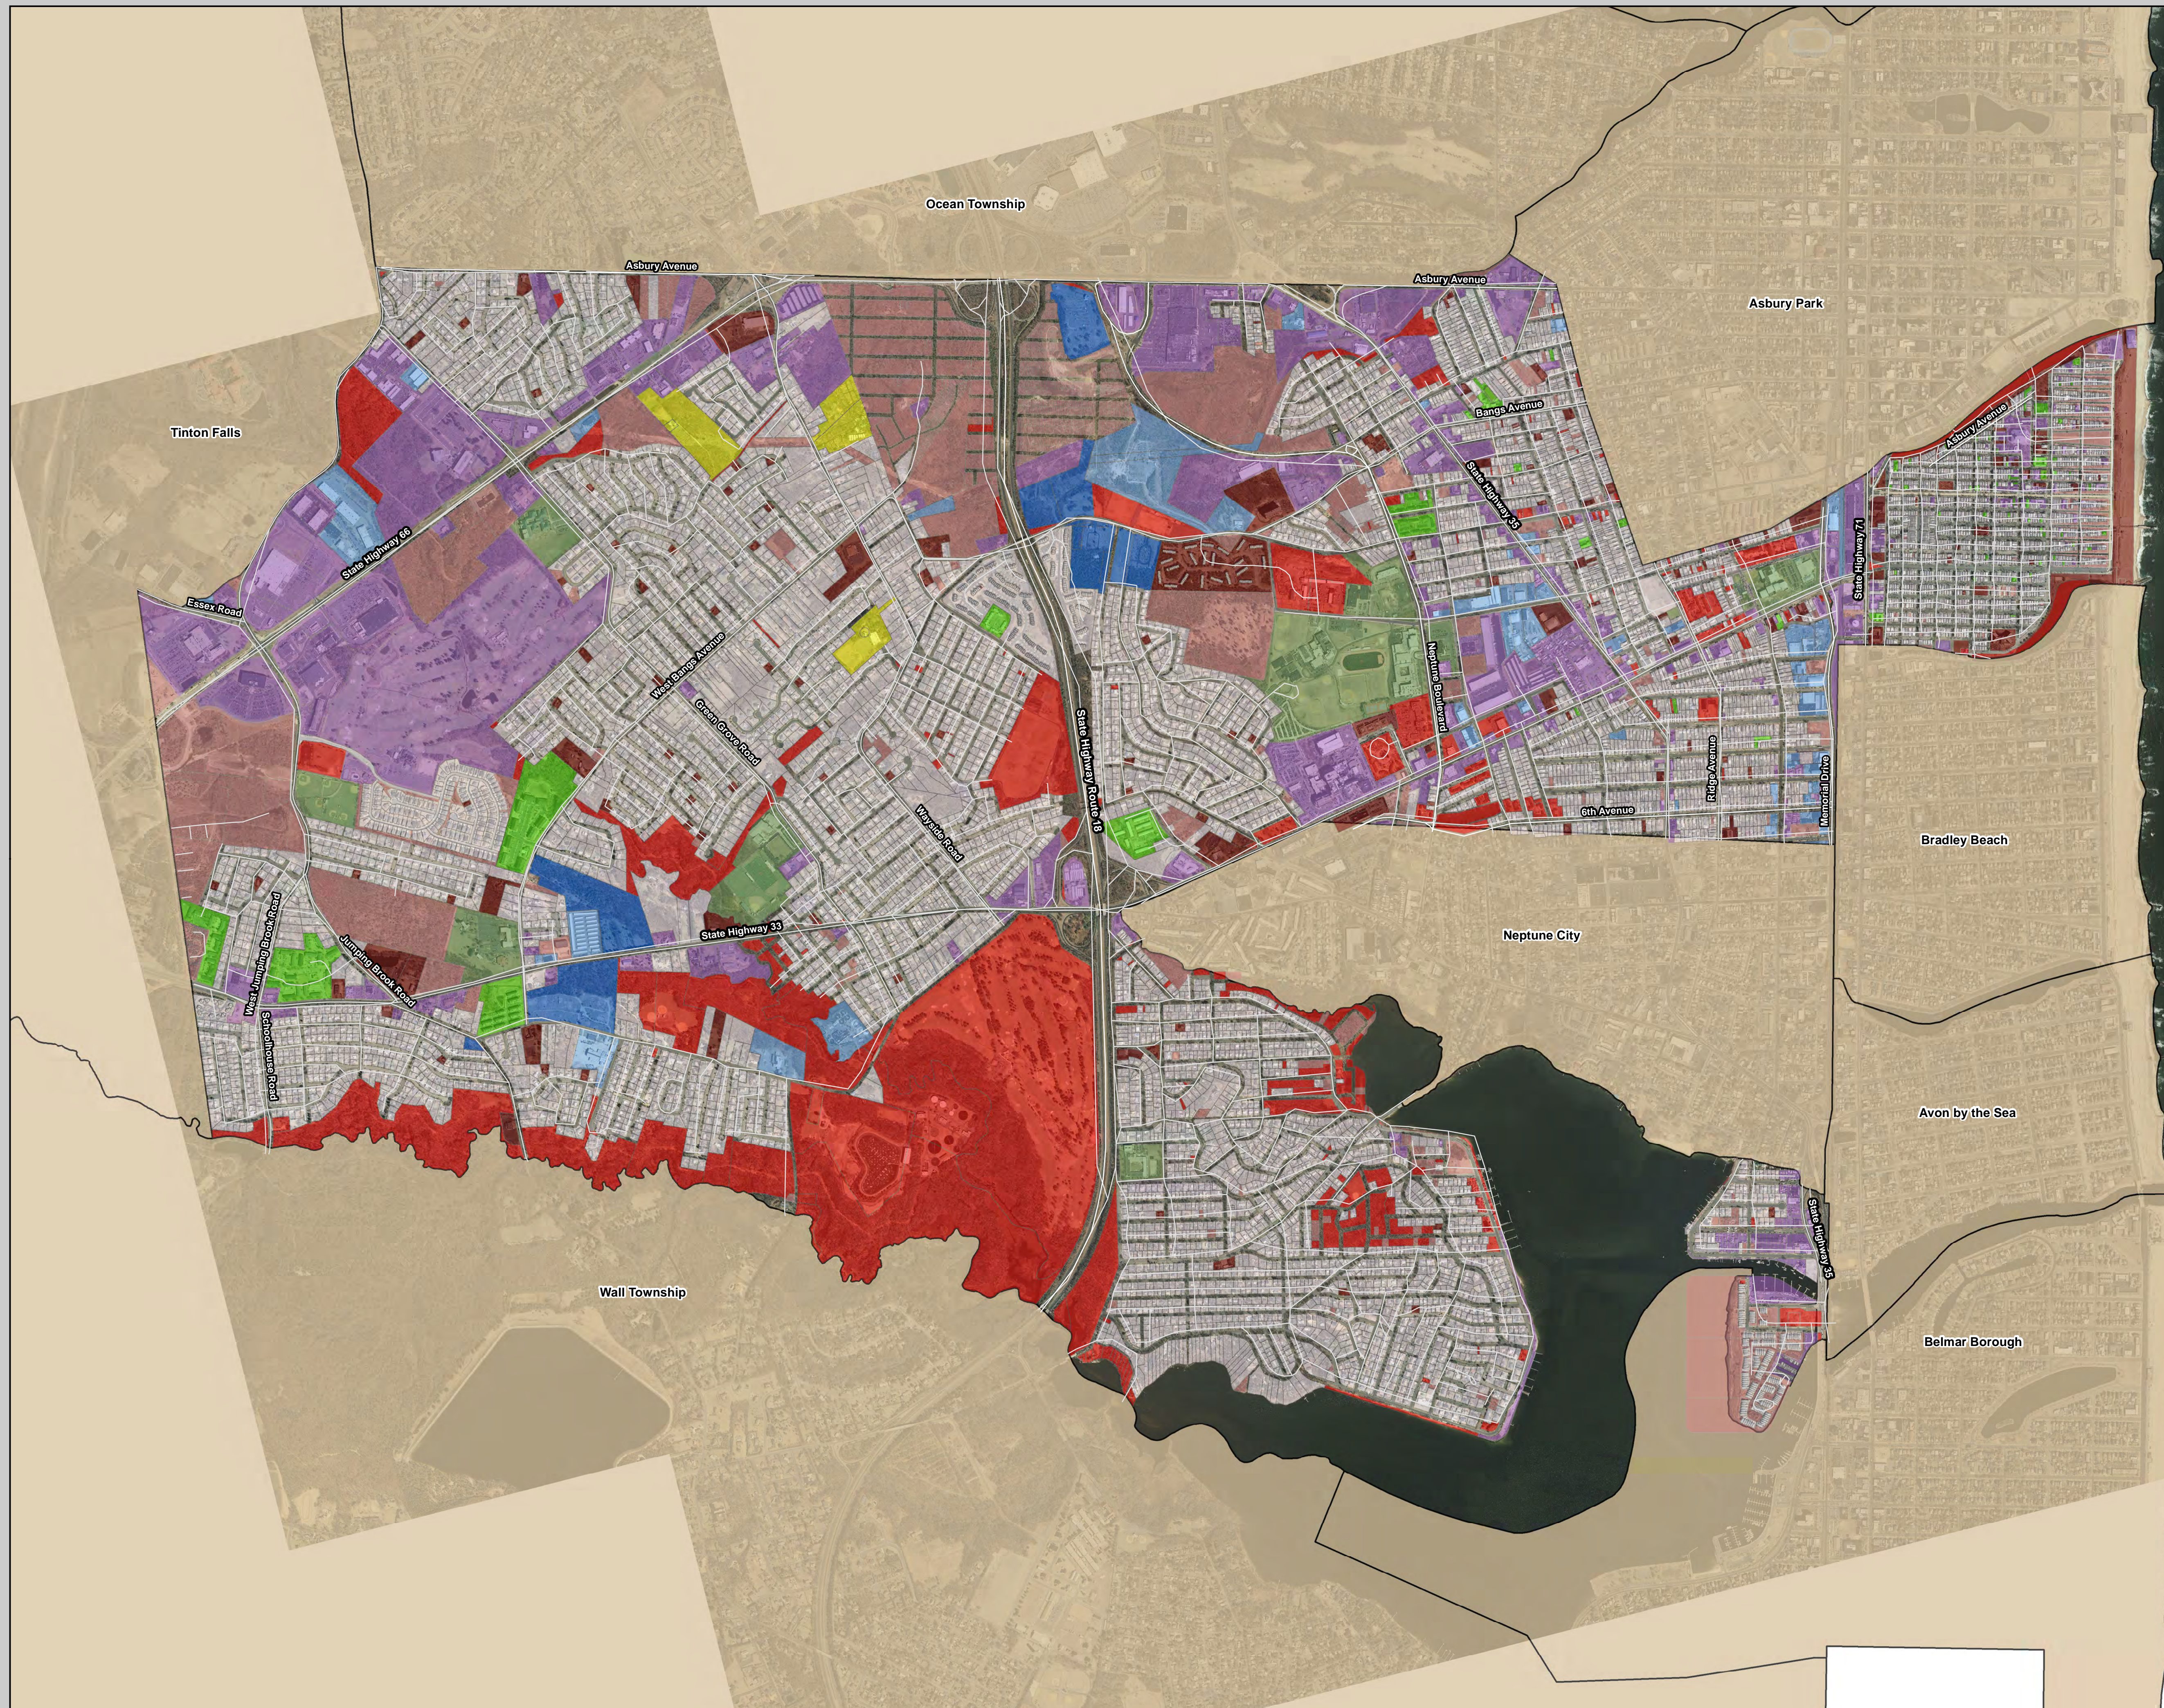

**FIGURE 2
LAND USE MAP**

**TOWNSHIP OF NEPTUNE
MONMOUTH COUNTY
NEW JERSEY**

Legend

Land Use

- Vacant Land
- School
- Public Property
- Civic/Charitable/Non-Profit
- Cemetery
- Residential
- Farm
- Commercial
- Industrial
- Multi-Family

3141 BORDENTOWN AVENUE, PARLIN, N.J. 08859
 1460 ROUTE 9 SOUTH HOWELL, N.J. 07731
 3759 ROUTE 1 SOUTH SUITE 100, MONMOUTH JUNCTION, NJ 08852
 1 GREENTREE CENTER SUITE 201, MARLTON, NJ 08053

WWW.CMEUSA1.COM

DATE 08/17/2011	SCALE 1" = 1000'	CREATED BY JEC
--------------------	---------------------	-------------------