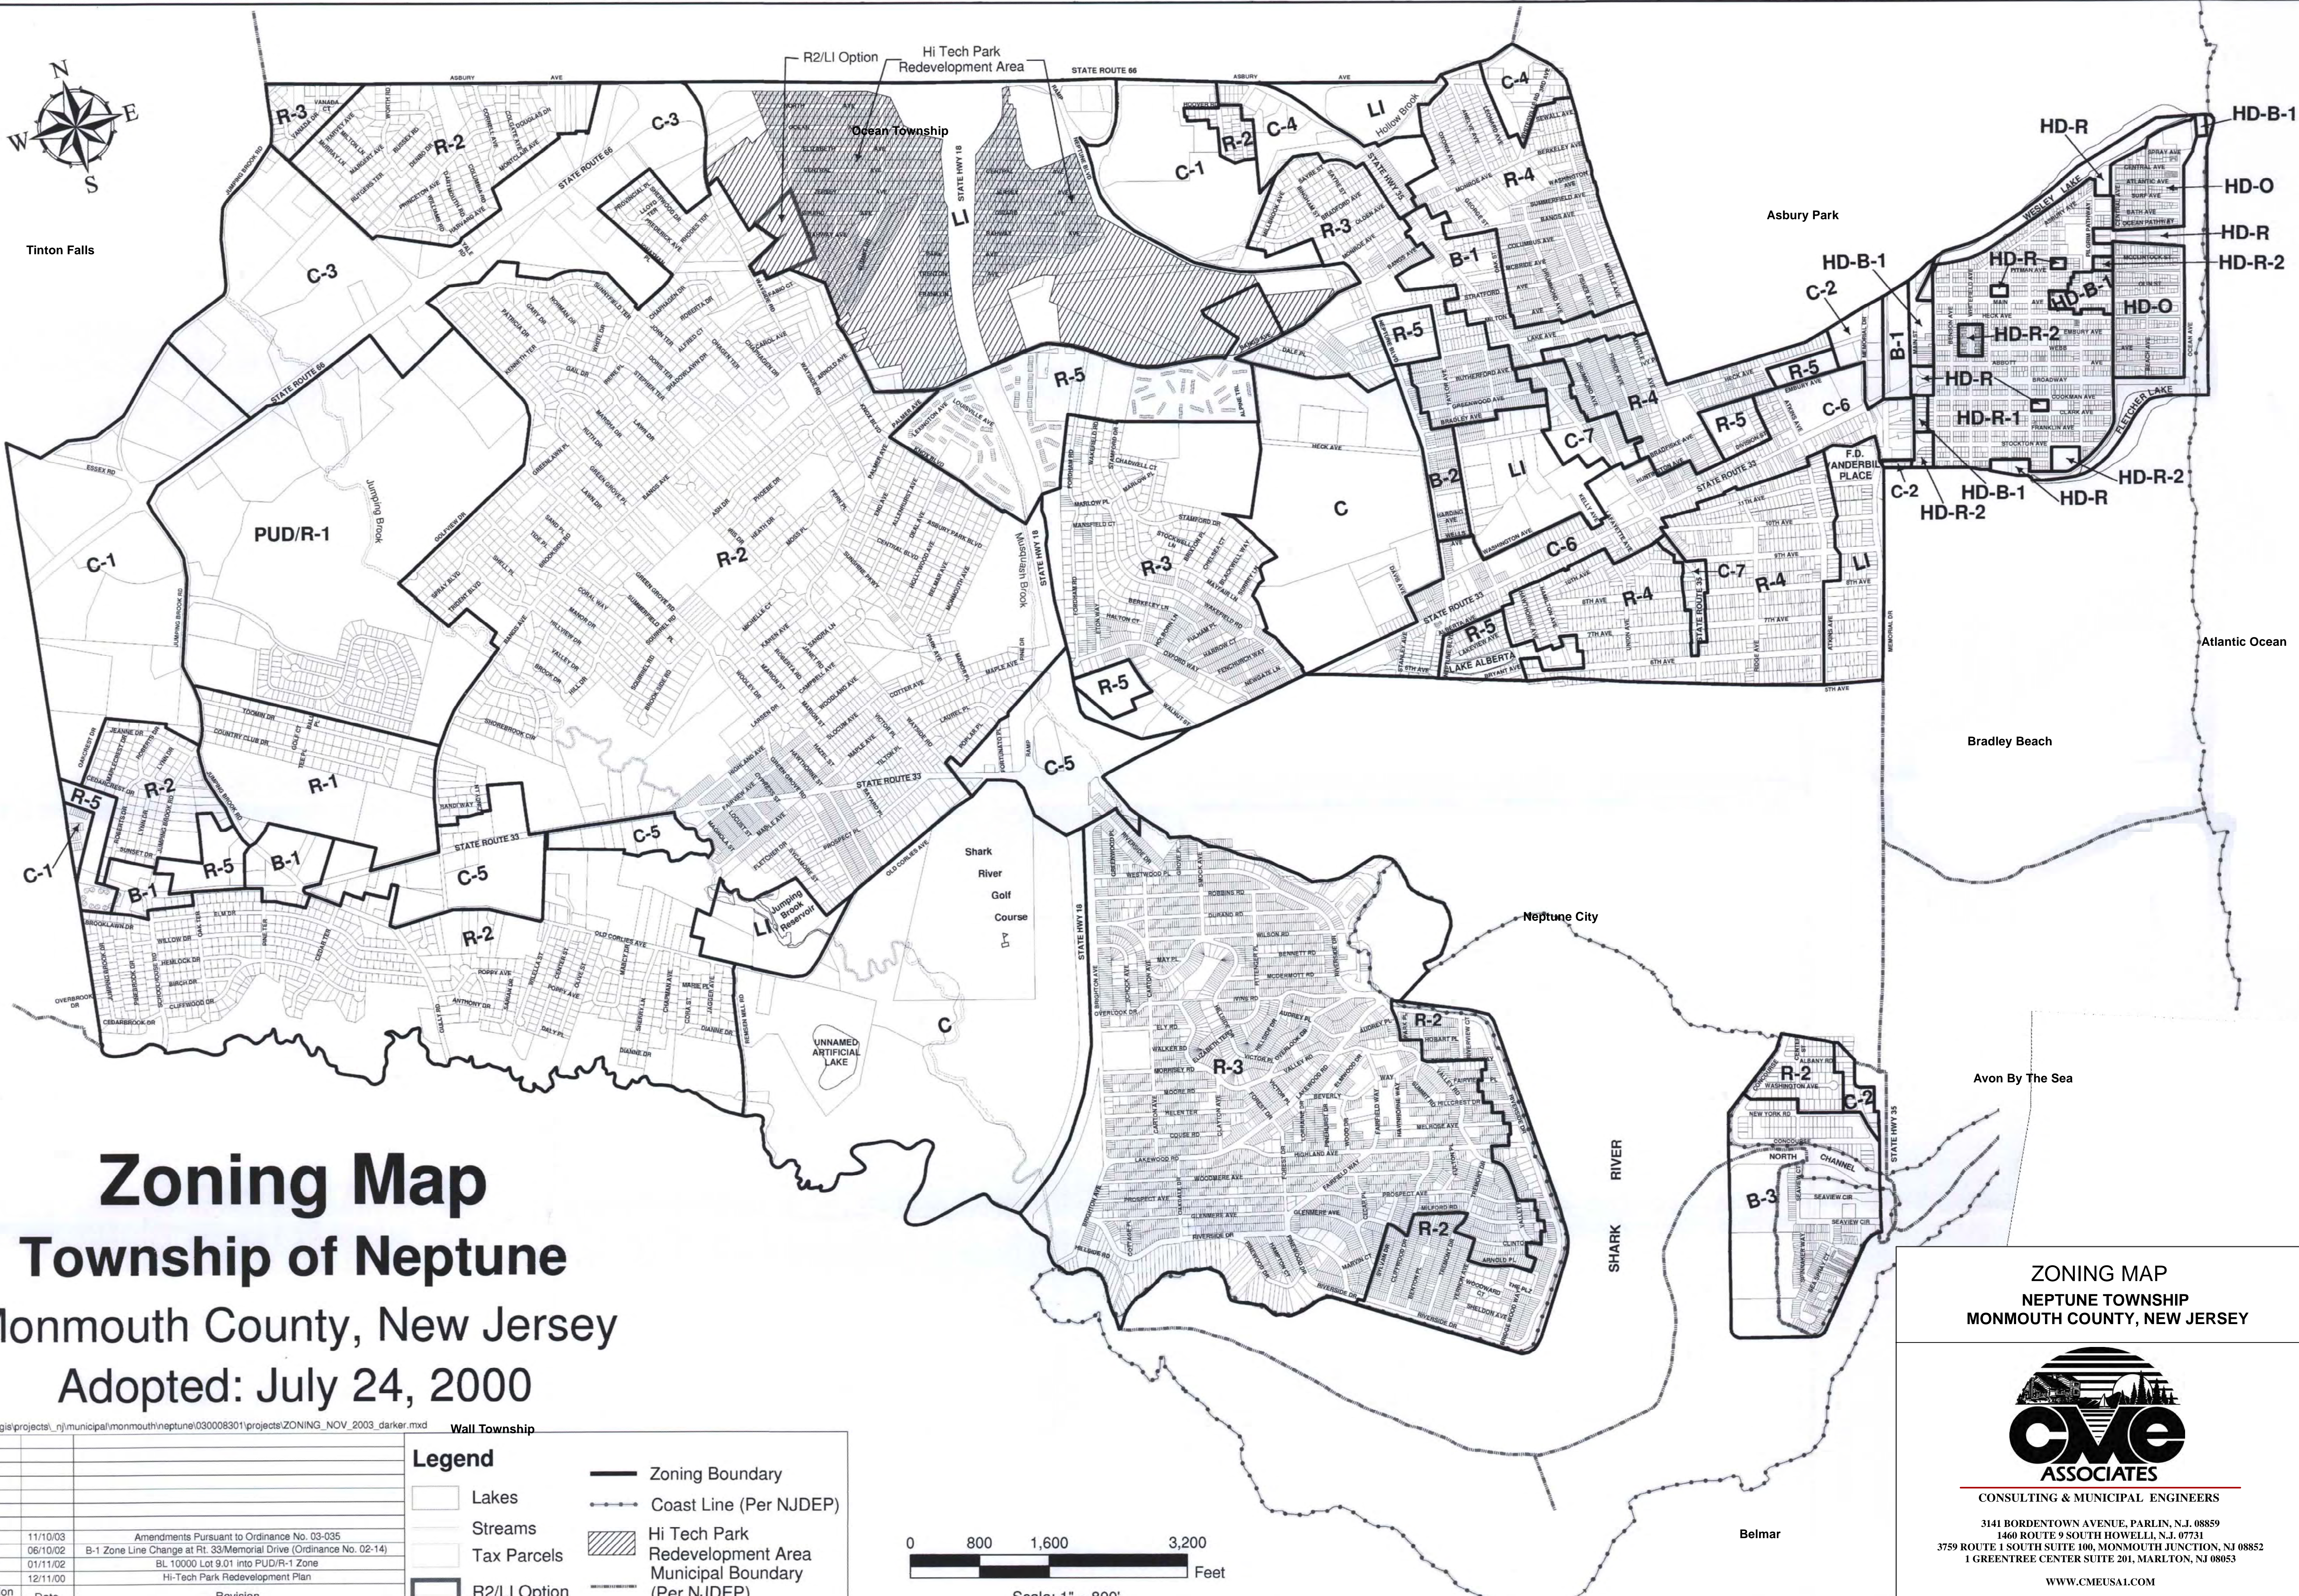

Tinton Falls

Zoning Map

Township of Neptune

Monmouth County, New Jersey

Adopted: July 24, 2000

Revision No.	Date	Revision
4	11/10/03	Amendments Pursuant to Ordinance No. 03-035
3	06/10/02	B-1 Zone Line Change at Rt. 33/Memorial Drive (Ordinance No. 02-14)
2	01/11/02	BL 10000 Lot 9.01 into PUD/R-1 Zone
1	12/11/00	Hi-Tech Park Redevelopment Plan

Legend

- Zoning Boundary
- Coast Line (Per NJDEP)
- Lakes
- Hi Tech Park Redevelopment Area
- Streams
- Tax Parcels
- Municipal Boundary (Per NJDEP)
- R2/LI Option

ZONING MAP

NEPTUNE TOWNSHIP

MONMOUTH COUNTY, NEW JERSEY

3141 BORDENTOWN AVENUE, PARLIN, N.J. 08859
1460 ROUTE 9 SOUTH HOWELL, N.J. 07731
3759 ROUTE 1 SOUTH SUITE 100, MONMOUTH JUNCTION, NJ 08852
1 GREENTREE CENTER SUITE 201, MARLTON, NJ 08053

DATE	SCALE	CREATED BY
08/17/2011	1"=800'	JEC