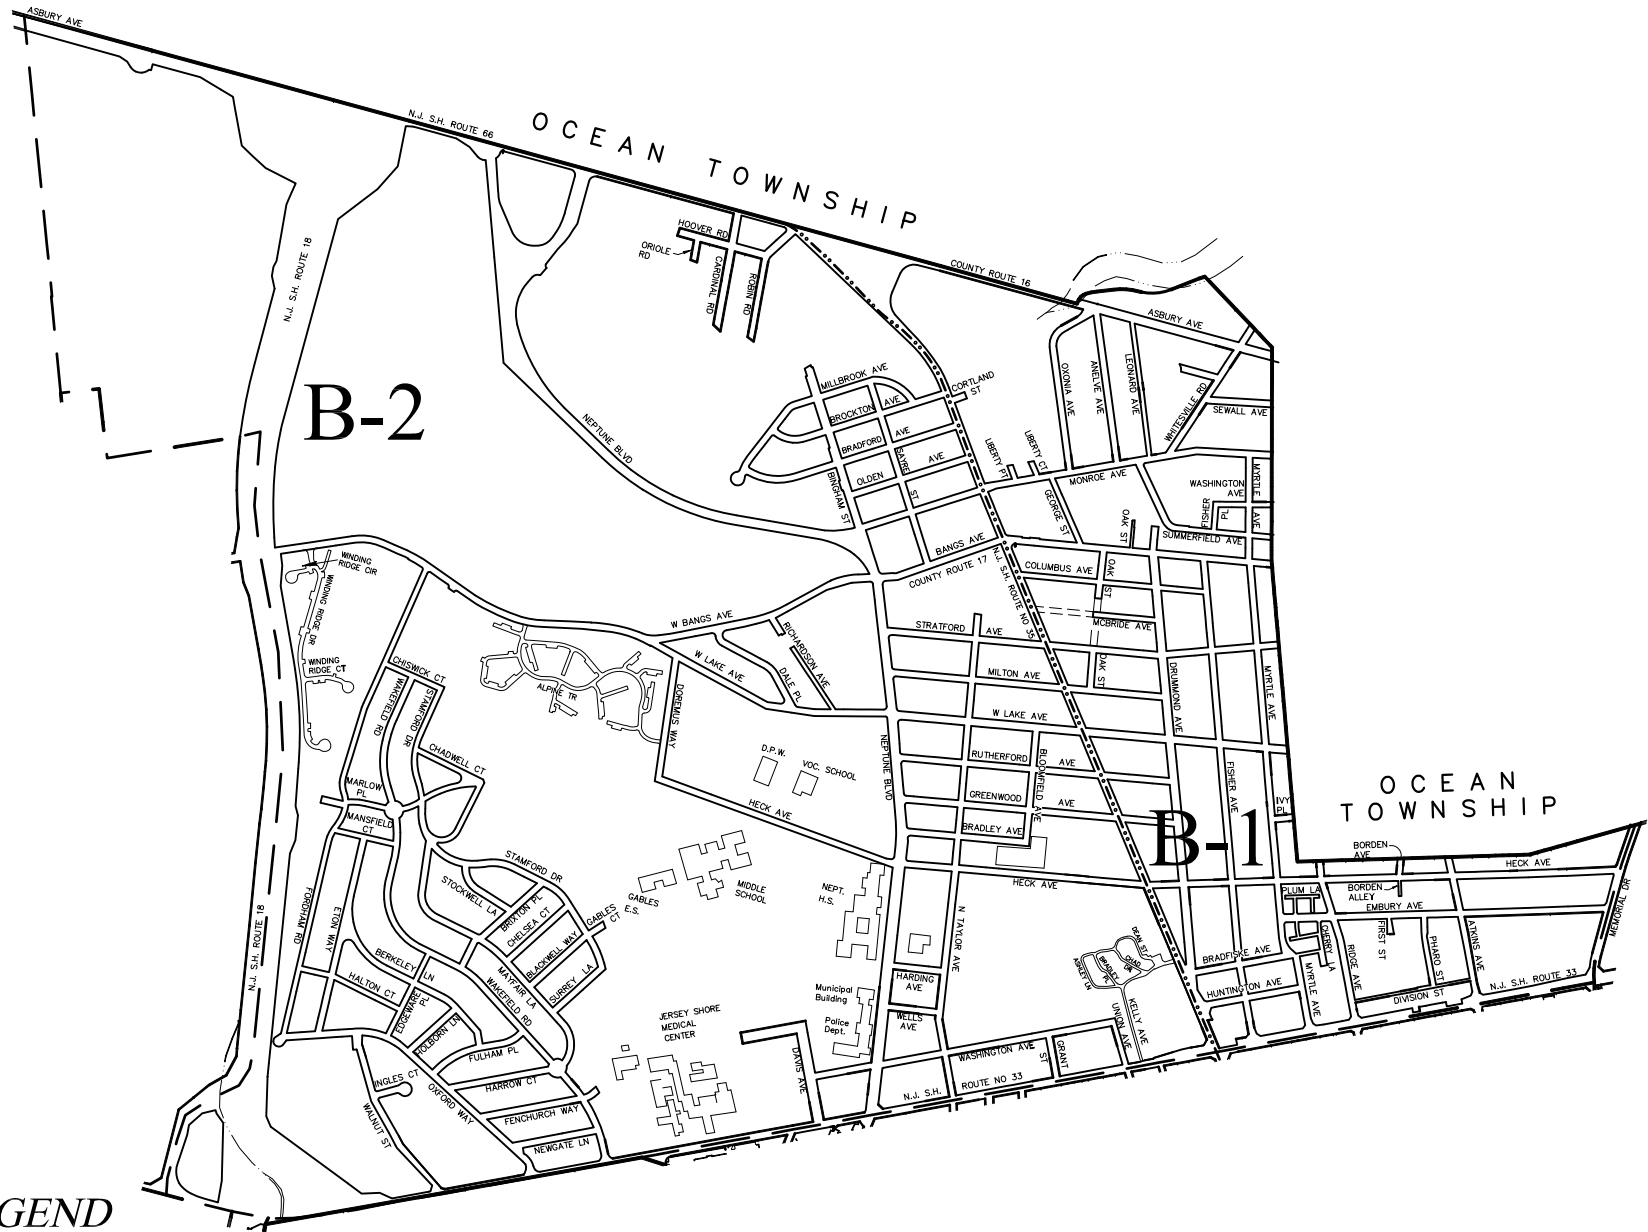

NEPTUNE DPW MAP

LEGEND

- — ZONE BOUNDARY
- - - - SECTION BOUNDARY
- B-1 ZONE-SECTION

ZONE-B