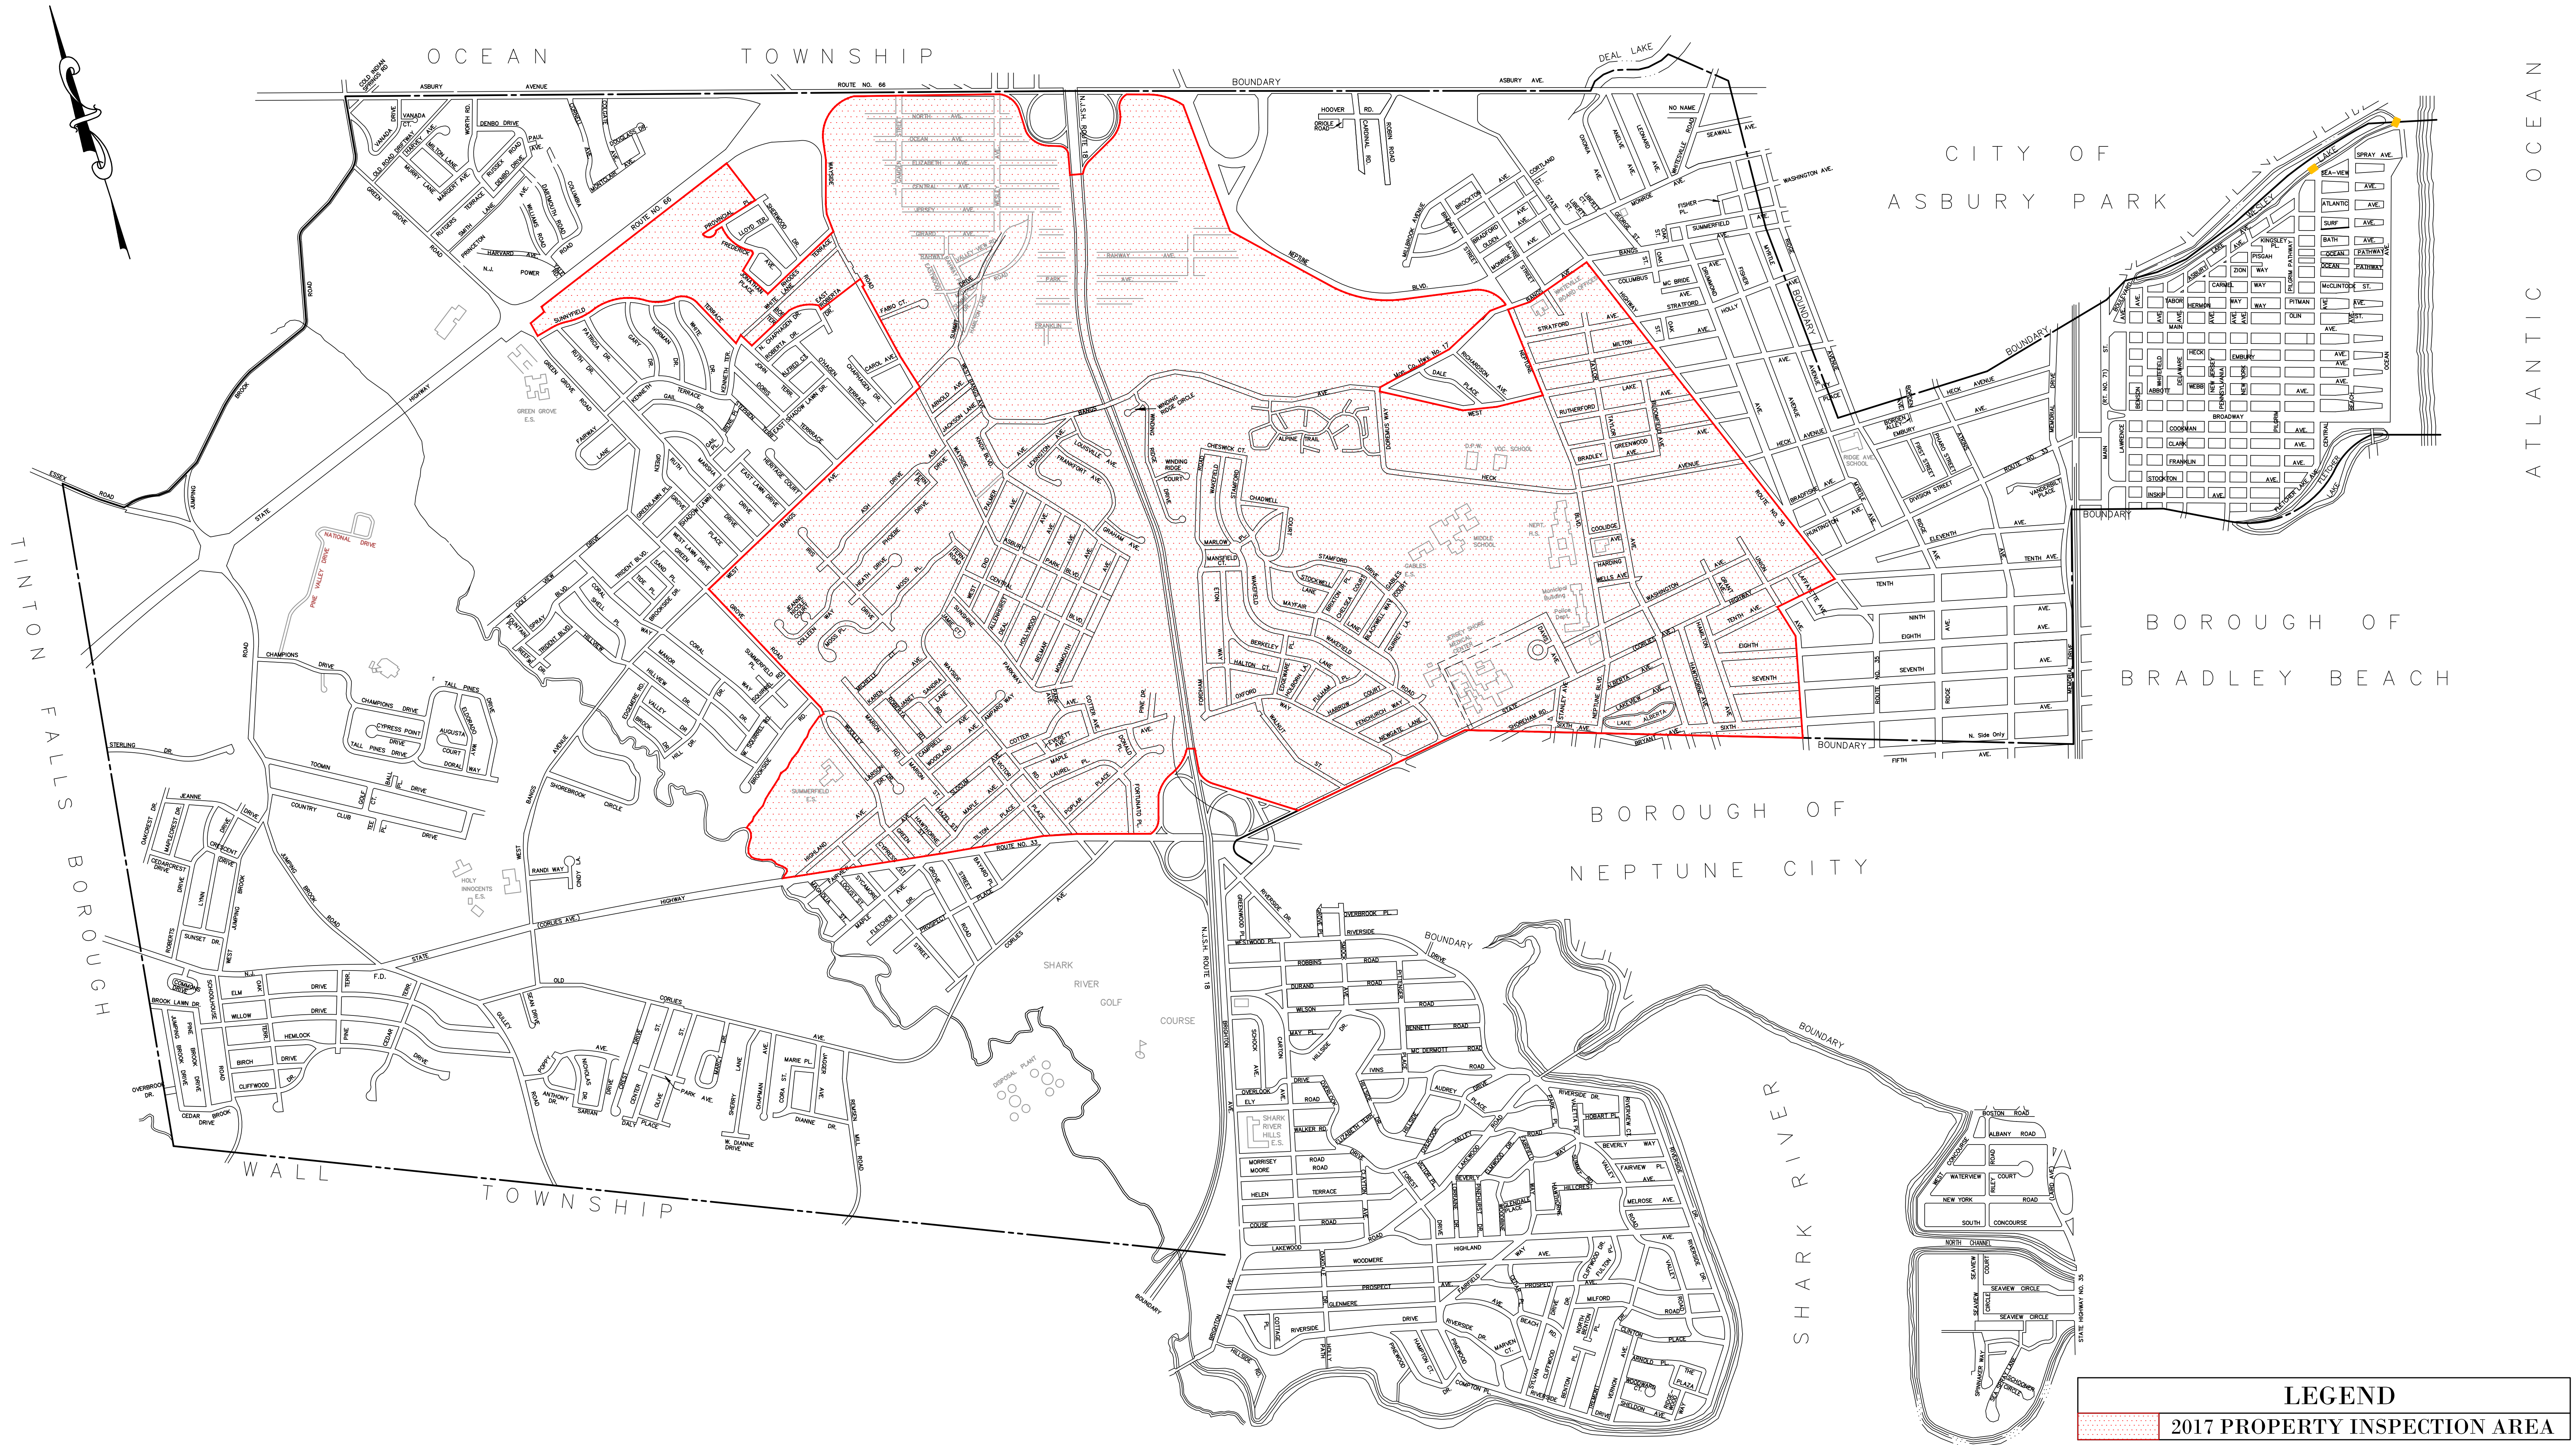

# TOWNSHIP OF NEPTUNE MONMOUTH COUNTY, NEW JERSEY

= 2017 REAL PROPERTY ASSESSMENT DEMONSTRATION PROGRAM =

LEGEND	
	2017 PROPERTY INSPECTION AREA