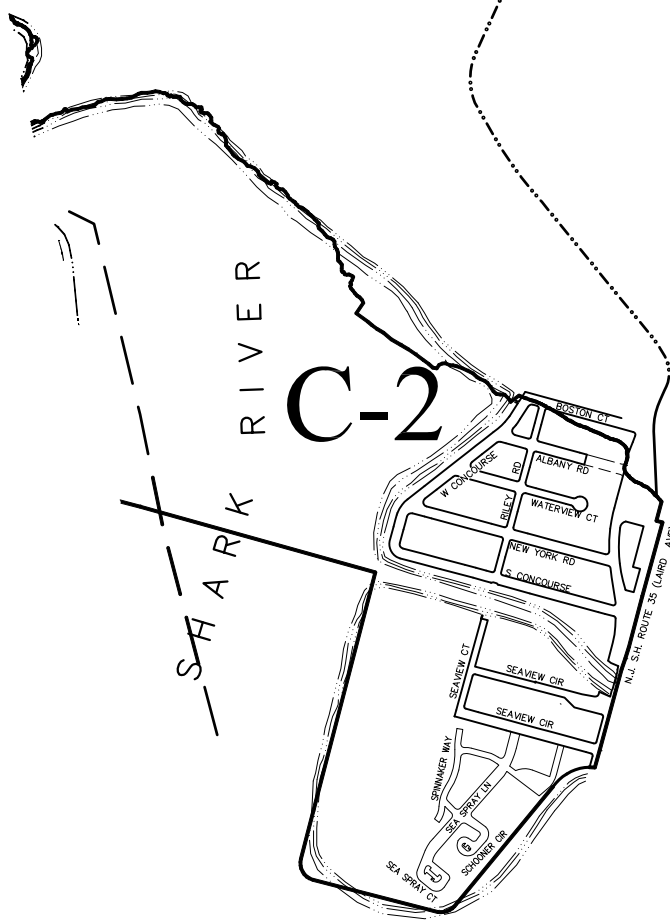

NEPTUNE DPW MAP

BOROUGH OF
NEPTUNE CITY

LEGEND

- — ZONE BOUNDARY
- - - - SECTION BOUNDARY
- C-1 ZONE-SECTION

ZONE-C