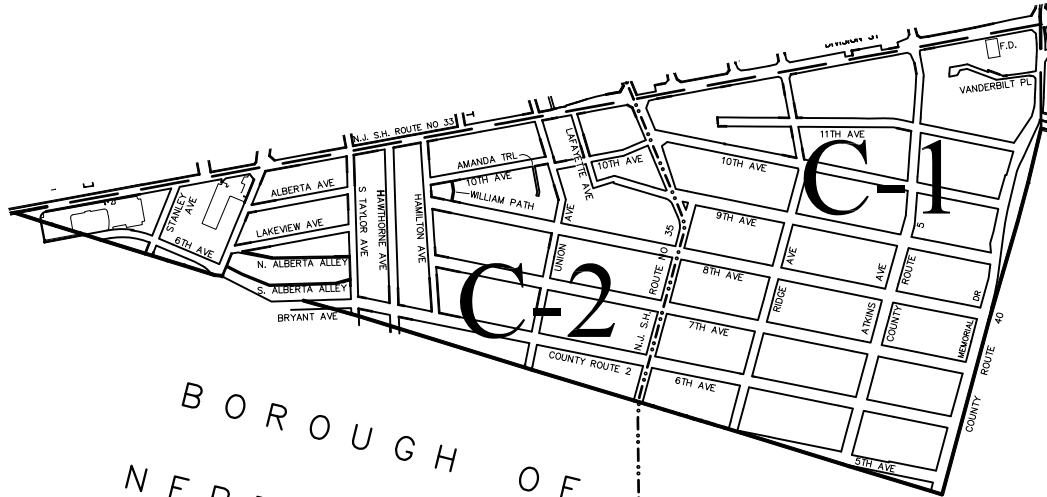

NEPTUNE DPW MAP

BOROUGH OF
NEPTUNE CITY

LEGEND

- — ZONE BOUNDARY
- - - - SECTION BOUNDARY
- C-1 ZONE-SECTION

ZONE-C